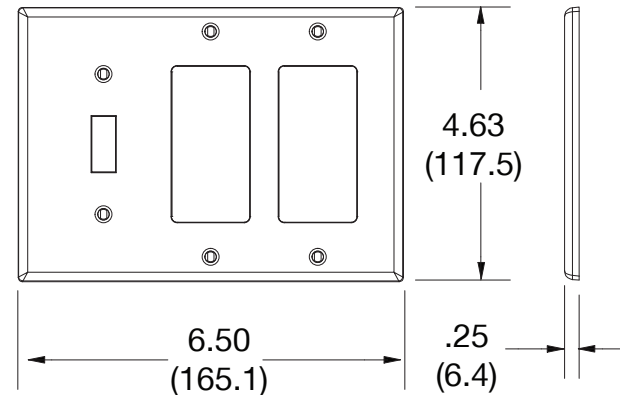

Wallplate Toggle Switch and Decorator 3-Gang

Features

- High-impact, self-extinguishing polycarbonate material
- More rigid; sharp lines and less dimpling
- Smooth satin finish; blends into wall with an optimum finish

Ordering Information

| Description | Gang | Color | UPC Number | Catalog Number |
|--|------|-------|--------------|----------------|
| Toggle and receptacle, smooth satin finish, for use with 1 toggle switch and 2 decorator devices | 3 | Gray | 883778315732 | P1262GY |

Listings

cULus Listed

Specifications

| | |
|-----------------|-----------------------------|
| Material | Polycarbonate thermoplastic |
| Thickness | .25 (6.4) |
| Orientation | Orientation |
| Mounting | Screw |
| Mounting Screws | Painted steel |
| Dimensions | 4.63 in x 6.50 in x 0.25 in |
| Flammability | UL 94 V2 |

Dimensions in Inches (mm)

Bryant Electric • An affiliate of Hubbell Incorporated (Delaware) • 40 Waterview Drive • Shelton, CT 06484
Phone (800) 323-2792 • Specifications subject to change without notice