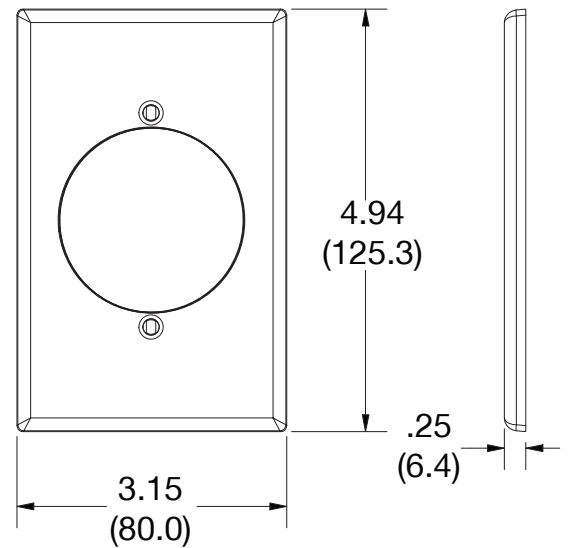

Mid-Size Wallplate 2.15" Opening 1-Gang

Features

- High-impact, self-extinguishing polycarbonate material
- More rigid; sharp lines and less dimpling
- Smooth satin finish; blends into wall with an optimum finish

Ordering Information

Description	Gang	Color	UPC Number	Catalog Number
Wallplate with 2.15" opening smooth satin finish, For use with power outlet	1	Brown	883778314346	PJ724

Listings

cULus Listed

Specifications

Material	Polycarbonate thermoplastic
Thickness	.25 (6.4)
Orientation	Orientation
Mounting	Screw
Mounting Screws	Painted steel
Dimensions	4.94 in x 3.15 in x 0.25 in
Flammability	UL 94 V2

Dimensions in Inches (mm)