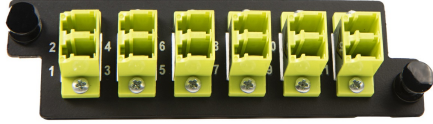

Ortronics
Infinium M4 HDFP Adapter Panel, OM5, 6 LC, Duplex, 12F, Lime
Part No. HDFP-LCD12QC

Infinium HDFP Adapter Panels offer pass through connections and front-loading access. The compact design optimizes space and features fiber port labeling for easier identification. Compatible with Infinium HD-E Rack Mount Fiber Enclosure with M4 Drawer Face.

Features & Benefits

Compact high density design
Optimized space utilization

Front loading
Easy access to connections

Engineered polymer adapter panel
Rugged, cost-effective design

Plunger/grommet fasteners:
Quick and easy insertion and removal

Country Of Origin	Mexico
-------------------	--------

Dimensions

Product Width US	4.19 in	Product Height US	1.24 in
------------------	---------	-------------------	---------