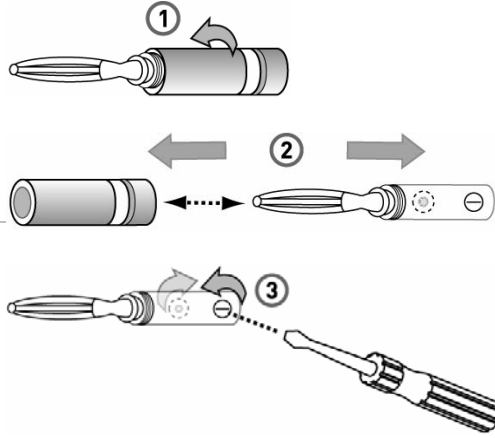

Speaker Wire Plug
Prise pour fil de haut-parleur
Enchufe para cable de altavoz

Doc. #1507002 Rev O
© Copyright 2006 by On·Q/Legrand
All Rights Reserved