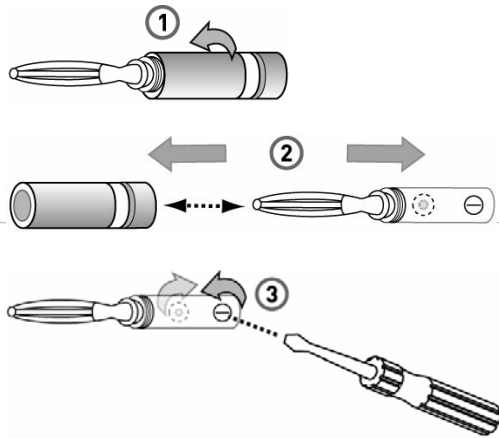

on·Q

legrand

301 Fulling Mill Road, Suite G
Middletown, PA 17057
Phone (800) 321-2343 / Fax (717) 702-2546
www.onqlegrand.com

Speaker Wire Plug
Prise pour fil de haut-parleur
Enchufe para cable de altavoz

Doc. #1507002 Rev O
© Copyright 2006 by On·Q/Legrand
All Rights Reserved