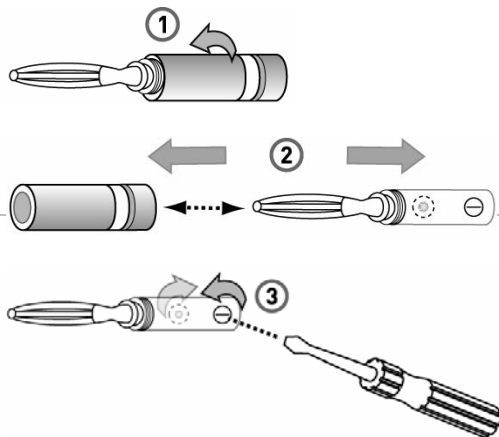

Speaker Wire Plug
Prise pour fil de haut-parleur
Enchufe para cable de altavoz

Doc. #1507002 Rev O
© Copyright 2006 by On·Q/Legrand
All Rights Reserved