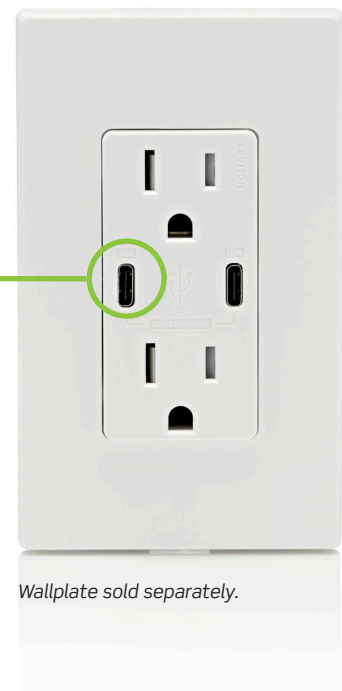

Applications

Ideal for residential and commercial applications including kitchens, bedrooms, home offices, college dormitories, airport lounges, hospitals, salons and spas, hotels, meeting rooms, cafes, restaurants and more.

60W
Charge on
Single Port