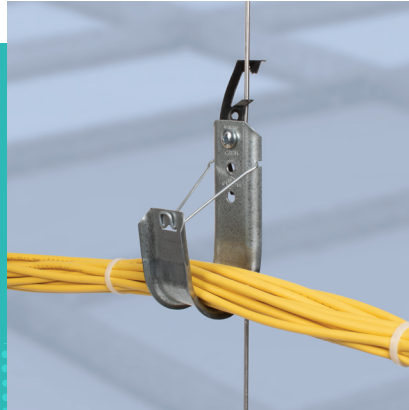

# J-HOOKS

WITH CABLE RETAINERS

Easy to install retainers and knock-on attachment brackets make for fast installations.

## CJH Metal Series

- Wide hook base provides 32% more cable bearing surface
- Supports 4x more cable weight
- Holds 22% more cables in volume
- Wire cable retainer is 50% easier to install and use
- Multiple threaded and pre-drilled holes for easy mounting
- Smooth, beveled edges provide NEC and TIA standards compliant bend radius
- Use for all common low voltage cable, fiber optic and coax cable types

## CJHP Plastic Series

- Integrated plastic cable retainer allows for fast moves, adds and changes
- Steel structure easily supports cables at full capacity
- Wide plastic sheath protects cables and allows for easy cable pulls
- Use for all common low voltage cable, fiber optic and coax cable types
- Available in standard white, black, blue or red