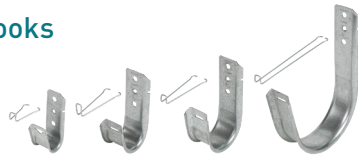

Four popular sizes with 11 attachment options to fit any application

CJH Series Metal J-Hooks