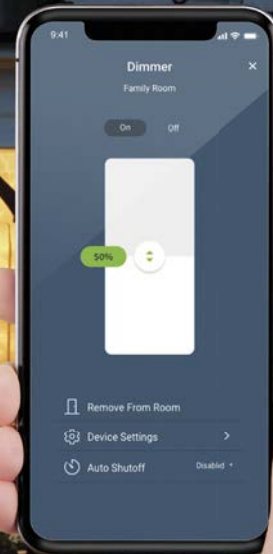

decora smart®

Take charge of your home's lighting with easy, customizable smart technology.

Enhancing your home with smart lighting control is easy.

Add the safety and convenience of automated lighting to your home with the Leviton Decora Smart® family of products, so you can take control of your lighting while at home or when away. Use the My Leviton app to create schedules so lights come on automatically or use your voice to dim a light, adjust a ceiling fan, turn off a lamp and more.

Leviton Decora Smart has robust solutions using industry-leading technology: Wi-Fi®, Z-Wave Plus® and Zigbee 3.0. Based upon your needs and comfort level, you can start small with a smart dimmer or choose to outfit your entire home. Browse the different technologies and choose the best fit for you.