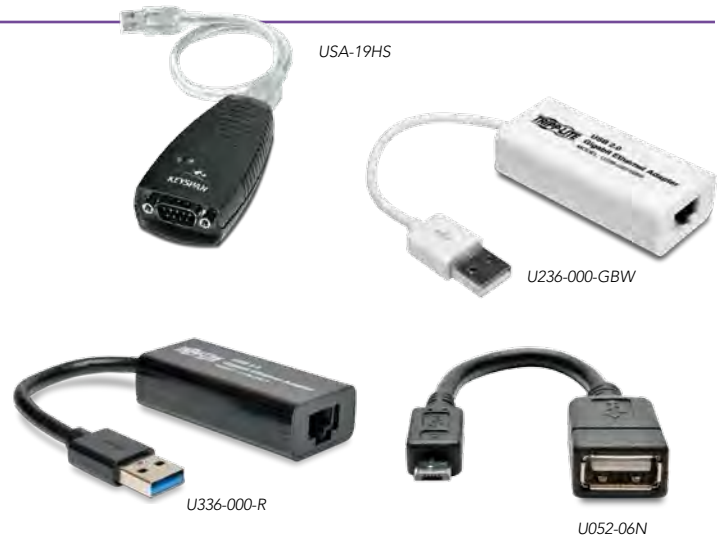

Model	Description
USB TO SERIAL ADAPTERS	
U209-000-R	USB to DB9 Serial Adapter Cable, 5 ft.
USA-19HS	Keyspan® High-Speed USB to Serial Adapter
USA-49WG	Keyspan® High-Speed USB to Serial Adapter 4-Port Hub
USB 2.0 ADAPTERS	
U236-000-GBW	USB 2.0 to Gb Ethernet Adapter, White
U236-000-R	USB 2.0 to 10/100 Ethernet Adapter, Black
U244-001-HDMI-R	USB 2.0 to HDMI Adapter
U244-001-R	USB 2.0 to DVI/VGA Adapter
U244-001-VGA-R	USB 2.0 to VGA Adapter

Model	Description
USB 3.0 ADAPTERS	
U336-000-GBW	USB 3.0 to Gb Ethernet Adapter, White
U336-000-R	USB 3.0 to Gb Ethernet Adapter, Black
U336-U03-GB	USB 3.0 to Gb Ethernet Adapter with 3-Port USB 3.0 Hub
U344-001-DP	USB 3.0 to DisplayPort Adapter
U344-001-HDMI-R	USB 3.0 to HDMI Adapter
U344-001-R	USB 3.0 to DVI/VGA Adapter
USB ON-THE-GO (OTG) ADAPTERS	
U052-06N	5-Pin Micro-USB A to USB A OTG Host Adapter, 6 in.
U054-06N	30-Pin Connector to USB A OTG Host Adapter for Samsung Galaxy® Tablets, 6 in.

Visit www.tripplite.com for complete, up-to-date product listings and specifications.