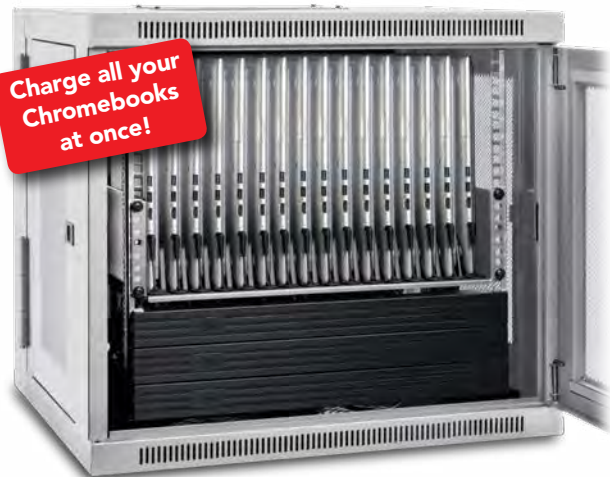

CS16ACW

Charge, sync, secure and organize all your mobile devices in one place. These charging stations are a great way to store and keep track of mobile devices in school and office settings. They have locking steel cabinets and can be wall mounted or placed on a desk or floor.

- Chromebook™ charging stations secure up to 32 Chromebook models. They provide high-speed charging with built-in AC outlets for every device.
- iPad/tablet charging stations secure 16, 32 or 48 tablets, including iPad® and Android™ models. They provide syncing and high-speed USB charging (up to 2.4 amps per port).
- Two-year warranty

Model	Description
AC CHARGING STATIONS	
CS16AC	16-Chromebook Charging Station (Black)
CS16ACW	16-Chromebook Charging Station (White)
CS32AC	32-Chromebook Charging Station (Black)
CS32ACW	32-Chromebook Charging Station (White)

Model	Description
USB CHARGING STATIONS	
CS16USB	16-iPad/Tablet Charging Station (Black)
CS16USBW	16-iPad/Tablet Charging Station (White)
CS32USB	32-iPad/Tablet Charging Station (Black)
CS32USBW	32-iPad/Tablet Charging Station (White)
CS48USB	48-iPad/Tablet Charging Station (Black)
CS48USBW	48-iPad/Tablet Charging Station (White)

ACCESSORIES FOR MOBILE DEVICE CHARGING STATIONS	
M110-10N-BK	10" USB to Apple® 30-Pin Connector Cable
M110-10N-BK-10	10" USB to Apple 30-Pin Connector Cable*
M100-10N-BK	10" USB to Apple Lightning™ Connector Cable
M100-10N-BK-10	10" USB to Apple Lightning Connector Cable*
SRCASTER	Rolling Caster Kit (Includes four casters and mounting hardware)
CSHANDLEKIT	Handle and Rolling Caster Kit (Includes reversible handle, four casters and mounting hardware)
U326-001-BK	1 ft. USB 3.0 A to 5-Pin Micro-B Cable
U326-001-BK-10	1 ft. USB 3.0 A to 5-Pin Micro-B Cable*
UR050-001-24G	1 ft. USB 2.0 Reversible A to 5-Pin Micro-B Cable
UR050-001-24-10	1 ft. USB 2.0 Reversible A to 5-Pin Micro-B Cable*

* 10 pack

SYNC/CHARGE CABLES WITH LIGHTNING CONNECTORS

Transfer data to and from your latest generation Apple® iPod®, iPhone® and iPad® devices while charging them at the same time. Each cable has a uniquely designed reversible Lightning connector that plugs into a device in either direction, making connections easier and faster.

- MFi certified—made specifically for iPod, iPhone and iPad devices
- Available in 10 in., 3 ft. and 6 ft. lengths
- Two-year warranty