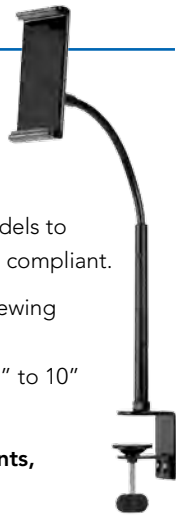

DISPLAY MOUNTS

Whether you want to see your work on a larger screen or have a better view of your smartphone or tablet, Tripp Lite has a display mount for your application.

- Mounts available in desktop and clamp-on models to support your flat-screen monitor. All are VESA® compliant.
- Tripp Lite's DDR0310SC provides hands-free viewing of smartphones and tablets. This full-motion desk-clamp mount fits mobile devices from 3.5" to 10" and has a display surface that rotates 360°.

For the full selection of Tripp Lite display mounts, visit www.tripplite.com

DDR0310SC

CABLES

Tripp Lite has the cables you need to connect peripherals to your devices.

- Monitor cables with HDMI, micro-HDMI, mini-HDMI, DisplayPort, mini-DisplayPort, DVI and VGA connectors to connect your docked laptop to a display
- USB 2.0 and 3.0 cables in lengths from 6 inches to 65 feet with standard, micro-USB and mini-USB connectors
- Reversible USB cables for connection the first time, every time
- Sync/charge cables for your latest generation Apple iPod, iPhone and iPad devices

For the full selection of Tripp Lite cables, visit www.tripplite.com

Reversible!

About Tripp Lite

Since 1922, Tripp Lite has established a global reputation for quality manufacturing, superior value and excellent service. Tripp Lite makes more than 3,000 products to power, protect and connect electronic equipment, including UPS systems, replacement batteries, power distribution units, rack systems, cooling solutions, surge protectors, KVM switches, cables, display solutions, power strips and inverters. Learn more at www.tripplite.com.

Distributed By: