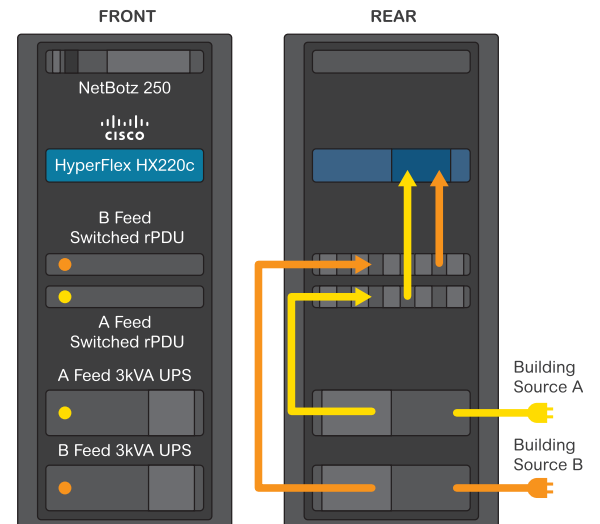

Certainty in a Connected World

APC's proven industry leadership and collaborative technology provide integrated solutions for the transformation of IT. These solutions enable connectivity, reliability, and accessibility through validation and certifications with the largest IT vendors and alliances.

Remote Office/Branch Office and SMB Solutions

for smaller, distributed IT environments outside of the data center

Remote/Branch/SMB Solution Details		
Cisco		HyperFlex HX220c
Rack	1	AR3104SP1 NetShelter SX 24U with Shock Pallet
UPS	2	SMX3000RMLV2UNC Smart UPS X 3000VA Rack/ Tower LCD 100-127V with Network Card
rPDU	2	AP7902B Rack PDU, Switched 2U, 30A, 120V, (16)5-20
Netbotz 250	1	NBACS125 NetBotz 125kHz Rack Access Control
Cable Management	1	AR8429 Horizontal Cable Organizer 1U with Brush Strip
Power Cord Kit	1	AP9891 Power Cord Kit (5 ea), C13 - 5-15P, 0.6m
Blanking Panels	1	AR8136BLK Toolless Airflow Management Blanking Panel - Qty 10
Options		
Software		StruxureWare Data Center Expert
Services		LifeCycle Services
Office Rack Solution		NetShelter CX Product Family

*Configurability is available via Local Edge Configurator on Design Portal

Complete Management:

Management tools from APC by Schneider Electric seamlessly integrate with the IT hardware allowing for remote management, reducing the need and cost of on-site IT support staff.

apc.com/cisco-alliance

Life Is On