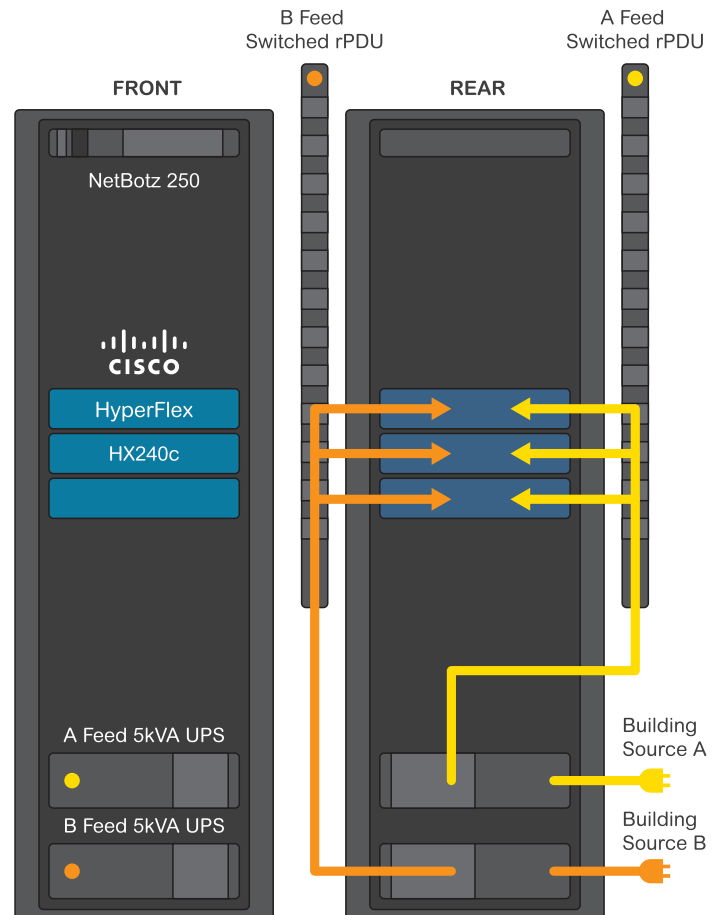

# Cisco HyperFlex Reference Architectures

Purpose built, pre-validated, and Cisco Certified for Cisco HyperFlex platform and Cisco HyperFlex platform for SMB and Remote Office/Branch Office space.

Cisco HyperFlex systems simplify and minimize IT deployments risks. To support them, you need compatible physical infrastructure solutions that are integrated, pre-engineered, and pre-validated. You need to lower your time-to-market and deployment time; you also need to minimize on-site and remote management as well as change management costs.

## Enterprise Solution for data center environments

Enterprise Solution Details		
Cisco		HyperFlex HX240c
Rack	1	AR3100SP NetShelter SX 42U with Shock Pallet
UPS	2	SRT5KRMXLT Smart UPS 5000VA RM 208V
rPDU	2	AP8941 Rack PDU, Switched Zero U, 30A, 200/208V, (21) C13 & (3) C19
Power Cord Kit	1	AR8706S-NA Power Cord Kit (6 ea), Locking, C13 to C14, 1.8m, North America
NetBotz 250	1	NBACS125 NetBotz 125kHz Rack Access Control
Cable Management	1	AR8429 Horizontal Cable Organizer 1U with Brush Strip
Blanking Panels	1	AR8136BLK Toolless Airflow Management Blanking Panel – Qty 10
Options		
Software		StruxureWare Data Center Operation
Services		LifeCycle Services
Office Rack Solution		NetShelter CX Product Family