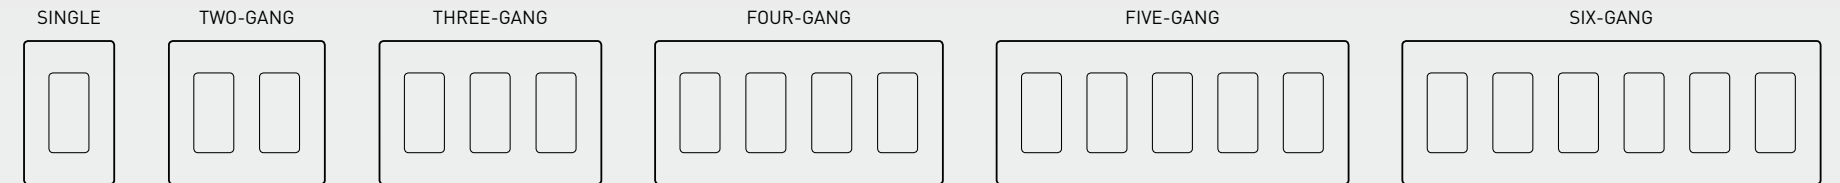

MORE OPTIONS. radiant layers on the style with these tasteful color and metallic finish options to coordinate with any decor. radiant wall plates are available in up to six-gang options. The featured product above is the radiant **PADDLE SWITCH**, whose clean lines and screw-free switch plate set the standard for the entire collection. Part #TM870WCC10.

MULTI-ROOM AUDIO KEYPAD | AU7010-WH

Play music from digital libraries, streaming services and analog devices using the on-wall digital audio keypad. A whole-house audio system can comprise as many as 16 keypads.

BROADCAST INTERCOM ROOM STATION | IC7000-WH

Enjoy two-way communication among 16 areas of your home with the whole-house broadcast intercom. Also monitor individual rooms or respond to visitors at the front door.