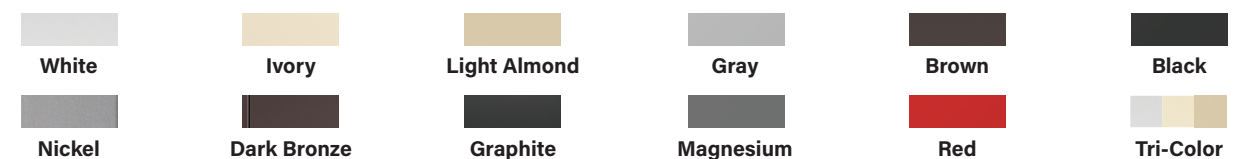

The right lighting controls will transform a home, improving how it functions, feels and looks...

Creating ambiance and adjusting light levels to fit any mood with dimming control.

Reducing energy waste by as much as 70% with sensors and timers that turn lights off automatically.

Adding comfort, safety and convenience with design-inspired smart devices that provide control from anywhere.

FEATURED SOLUTIONS

- LED/CFL Dimmers 3
- 0-10V LED/Fluorescent Dimmers 4
- Tru-Universal Dimmers..... 5
- Smart Dimmers 6
- Sensors and Timers..... 8
- Fan Speed Controls..... 9

ALL LIGHTING CONTROL SOLUTIONS

- Standard.....10
- Designer.....12
- Smart 14

Choosing the Right Lighting Control

Single-Pole One Location

Dim the lights from one location using a single dimmer switch.

3-Way Two Locations

Control the lights from two locations – one 3-way dimmer switch and one 3-way light switch.

Multi-Location Three or More Locations

Control the lights from three or more locations using a 3-way dimmer or multilocation dimmer.

Multi-Location With Smart Gateway

Control the lights from multiple locations with a wired switch, Smart Gateway and wireless switch.

LED Dimmers

Thanks to innate energy-efficiency and longevity, LED technology is the hero of modern dimming. Legrand provides control that's tailored to both the needs and advantages of LED lighting through our range of easy and reliable LED/CFL (120V) dimmers, available across six user-friendly interfaces.

Toggle Slide LED/CFL Dimmer TSDCL303PW	Wide Slide LED/CFL Pre-Set Dimmer WSCL453PW	Long Slide LED/CFL Pre-Set Dimmer LSCL453PW	Deco Rotary LED/CFL Dimmer DRCL453PW	NEW radiant® LED/CFL Dimmers RHL153PW RHL373PW	adorne® LED/CFL Dimmer ADPD453LW2