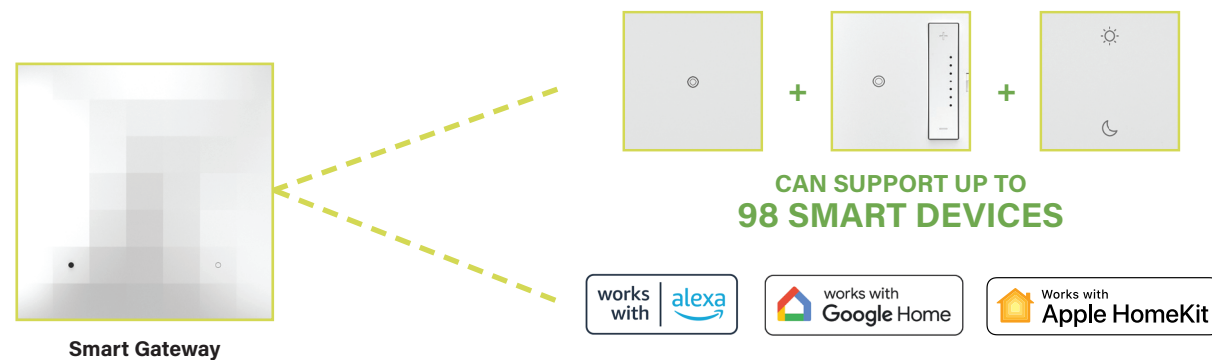

### Colors

### Smart Gateways with Netatmo

Creating an ultra-reliable mesh network that strengthens with every device added, just one Smart Gateway (in-wall or surface-mount) can support up to 98 smart switches, dimmers and outlets in a single installation. Mix and match smart devices from both the *adorne*® and *radiant*® Collections to create a perfectly personalized whole-home solution.

## adorne® and radiant® with Netatmo

Taking features and flexibility to another level, Smart Lighting with Netatmo grants advanced control of lights and power from anywhere. The Smart Gateway establishes a dedicated network to control the home's compatible smart devices, and an intuitive app simplifies control of lighting scenes and schedules, energy use and more. Smart Lighting with Netatmo is easily compatible with other smart products and offers ultra-reliable performance.