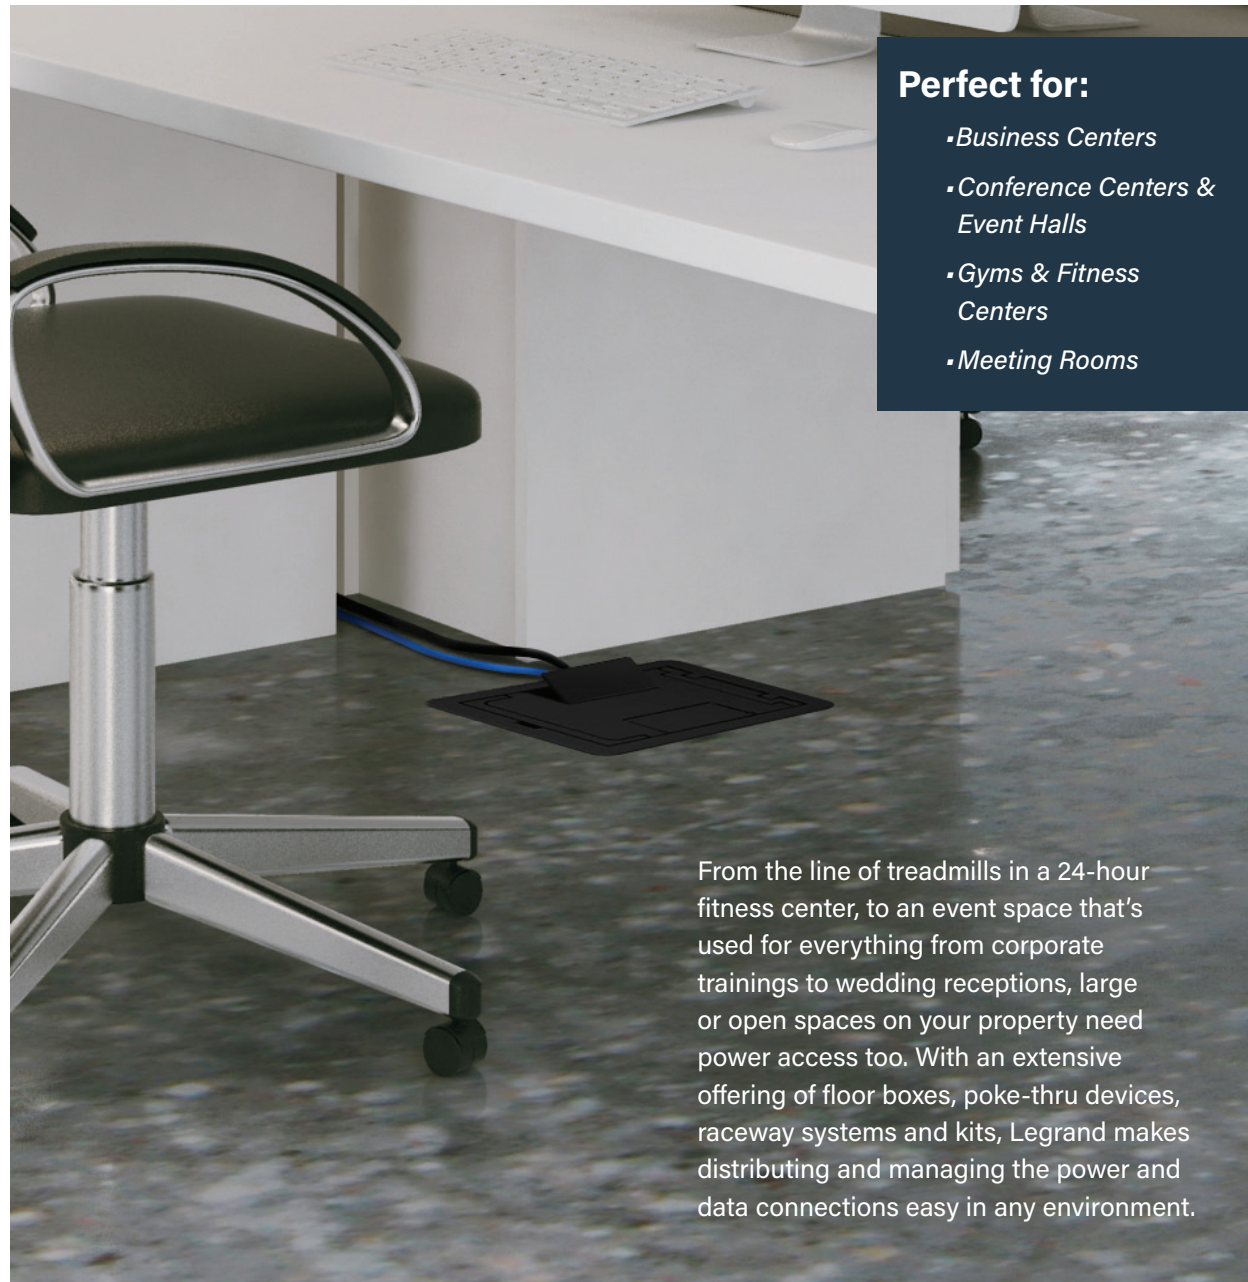

FLOOR BOXES, RACEWAYS & MORE!

Put power wherever it's needed.

1. **Perfect for:**
2. *Business Centers*
   - *Conference Centers & Event Halls*
   - *Gyms & Fitness Centers*
   - *Meeting Rooms*

From the line of treadmills in a 24-hour fitness center, to an event space that's used for everything from corporate trainings to wedding receptions, large or open spaces on your property need power access too. With an extensive offering of floor boxes, poke-thru devices, raceway systems and kits, Legrand makes distributing and managing the power and data connections easy in any environment.

Wiremold® Floor Boxes

Customize areas like meeting and event spaces by bringing power, communications and AV connections up through the floor to better suit your needs. Covers in resilient and verstaile finishes ensure longevity and performance, while blending in with existing flooring.