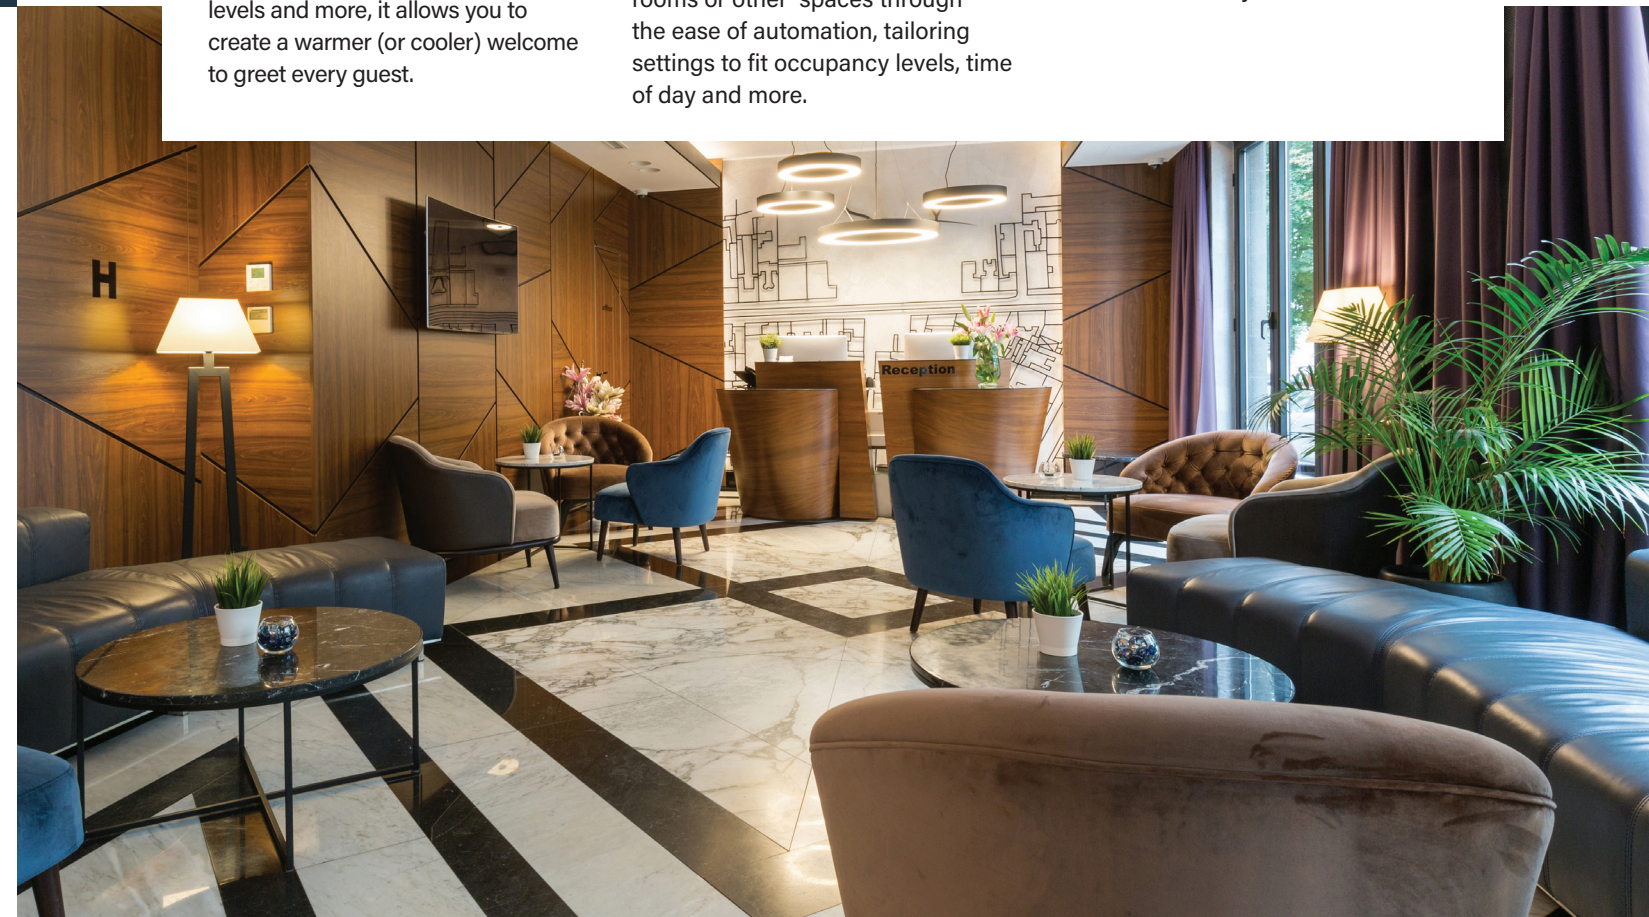

Smart Door and Motion Sensors

Determine occupancy levels and room conditions to help automate your way to energy savings, enhanced safety and more.