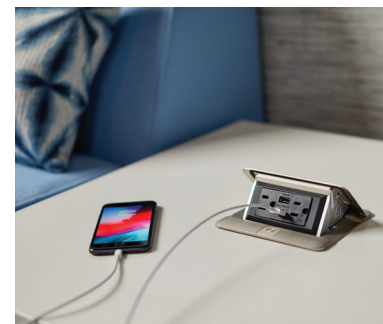

deQuorum Flip-Up Table Boxes

Give them ready access to power and more, directly on the work surfaces and countertops they need to use. Specially designed for areas prone to spills, there's no power solution better for business centers, meeting rooms, even guest room desks.