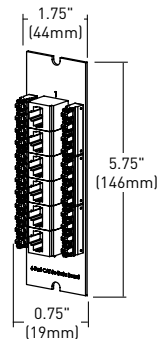

AC0506
6-Port Cat 5e Data Board
Provides termination point and network interface for up to six Cat 5e Ethernet runs.