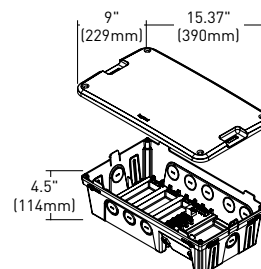

EN0803
8" MDU Enclosure Kit with Cat 5e Data
Includes enclosure and cover with an installed 6-way phone module (TM0106), 4-way coax splitter (VM0204) and 6-way Cat 5e data board (AC0506)

EN0804
8" MDU Enclosure Kit with Cat 6 Data
Includes enclosure and cover with an installed 6-way phone module (TM0106), 4-way coax splitter (VM0204) and 6-way Cat 6 data board (AC0606)