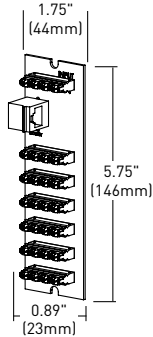

Accessories, Modules & Splitters Ordering Information

TM0106
1x6 Telephone Board with RJ31X