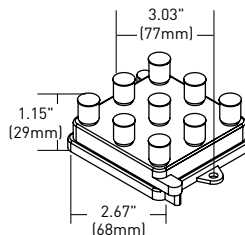

AC0506
6-Port Cat 5e Data Board
Provides termination point and network interface for up to six Cat 5e Ethernet runs.

VM0108
8-Way Vertical Coax Splitter - 1 GHz

VM0208
8-Way Vertical Coax Splitter - 2 GHz