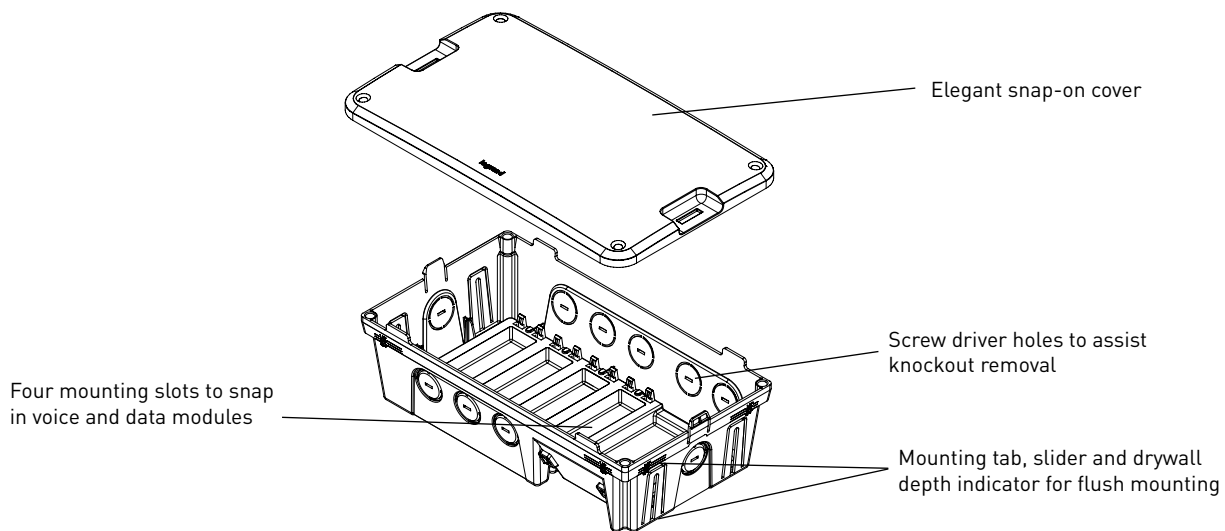

Technical Information

Performance

Insertion/Extraction Life	750 Cycles Minimum
IDC Wire Gauge	22 ~ 24 AWG
Housing	High-Impact, Flame-Retardant Plastic, UL 94V-0
Spring Wire	Phosphor Bronze Alloy Plated with 50 Microns of Gold
Paintable	Yes
Fabrication	ABS Plastic
Mounting Locations	Four

MDU Enclosure Included Components