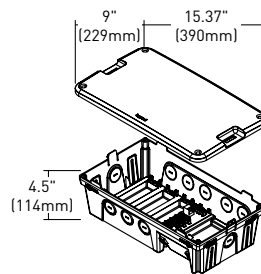

EN0800
8" MDU Enclosure and Cover, Empty

EN0802
8" MDU Enclosure Kit
Includes enclosure and cover with an installed 6-way phone module (TM0106) and 4-way coax splitter (VM0204).