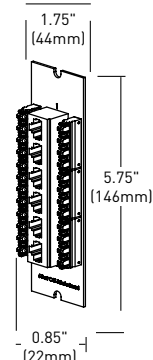

AC0606
6-Port Cat 6 Data Board
Provides termination point and network interface for up to six Cat 6 Ethernet runs.