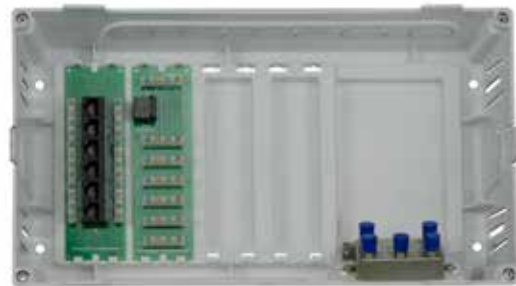

EN0803 Pre-Configured Kit Ships with 6-Port Phone Module, 4-Way 2 GHz splitter and 6-Port Cat5e Data Board

Compliance

- UL Listed
- Meets ANSI/TIA-568-C.2 Category 5e/Category 6 requirements