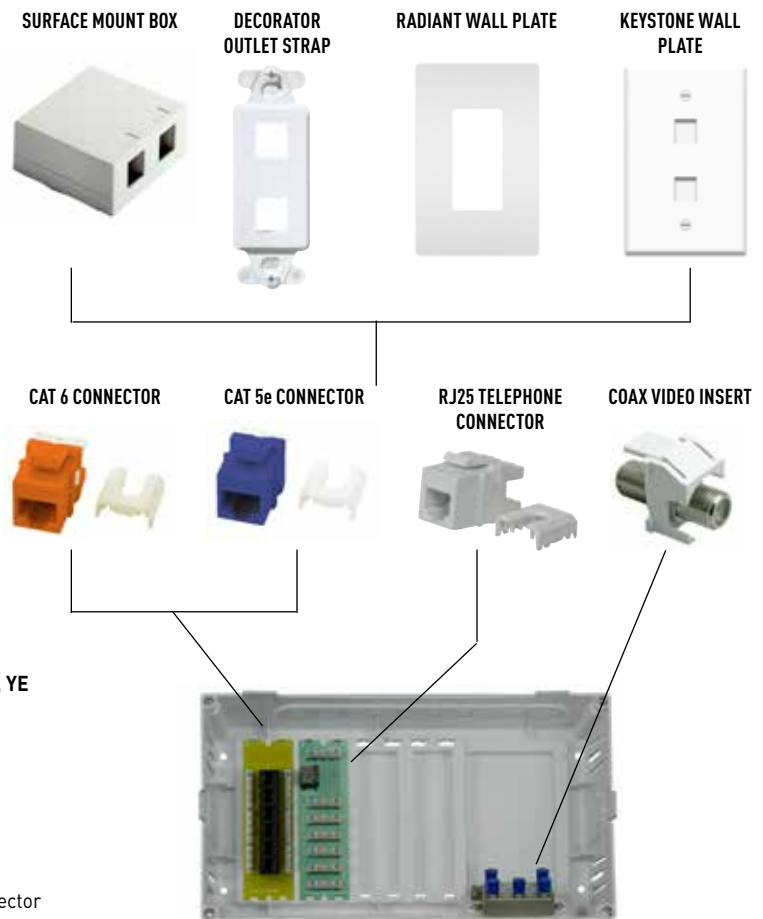

**VM0106**  
**6-Way Vertical Coax Splitter - 1 GHz**

**VM0206**  
**6 Way Vertical Coax Splitter - 2 GHz**

**AC0506**  
**6-Port Cat 5e Data Board**  
 Provides termination point and network interface for up to six Cat 5e Ethernet runs.

**VM0108**  
**8-Way Vertical Coax Splitter - 1 GHz**

**VM0208**  
**8-Way Vertical Coax Splitter - 2 GHz**

**AC0606**  
**6-Port Cat 6 Data Board**  
 Provides termination point and network interface for up to six Cat 6 Ethernet runs.

## Complementary Products

PART #	DESCRIPTION
<b>Surface Mount Boxes</b> COLORS: IV, LA, WH	
WP3501-XX	One Port Surface Box
WP3502-XX	Two Port Surface Box
WP3504-XX	4-Port Surface Mount Box
WP3506-XX	6-Port Surface Mount Box
<b>Decorator Outlet Straps</b> COLORS: BK, BR, IV, LA, WH, GY	
WP3410-XX	Decorator Strap Blank
WP3411-XX	Decorator Strap 1-Port
WP3412-XX	Decorator Strap 2-Port
WP3413-XX	Decorator Strap 3-Port
WP3414-XX	Decorator Strap 4-Port
WP3416-XX	Decorator Strap 6-Port
<b>Radiant Wall Plates</b> COLORS: W, LA, NI	
RWP26X	radiant Wall Plate 1G
RWP262X	radiant Wall Plate 2G
RWP263X	radiant Wall Plate 3G
RWP264X	radiant Wall Plate 4G
<b>Keystone Wall Plates</b> COLORS: BK, BR, IV, LA, WH, GY, SS	
WP3401-XX	Single Gang Wall Plate 1-Port
WP3402-XX	Single Gang Wall Plate 2-Port
WP3403-XX	Single Gang Wall Plate 3-Port
WP3404-XX	Single Gang Wall Plate 4-Port
WP3406-XX	Single Gang Wall Plate 6-Port
<b>Keystone Inserts</b> COLORS: BE, BK, BR, GY, GN, IV, LA, OR, RE, WH, YE	
WP3473-XX	QuickConnect RJ25 6P6C Telephone Keystone Insert
WP3475-XX	Quick Connect Cat5e RJ45 Keystone Insert
WP3476-XX	Quick Connect Cat6 RJ45 Keystone Insert
<b>Coax Video Inserts</b> COLORS: BK, BR, IV, LA, WH	
WP3479-XX	Non-Recessed Nickel 1 GHz F-Connector
WP3480-XX	Gold Recessed 3 GHz Keystone F-Connector
WP3481-XX	Nickel Recessed 3 GHz Keystone F-Connector
WP3482-XX	Gold Recessed 1 GHz Self-Terminating Keystone F-Connector