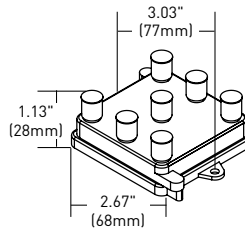

**TM0106**  
**1x6 Telephone Board with RJ31X**

**VM0104**  
**4-Way Vertical Coax Splitter - 1 GHz**

**VM0204**  
**4-Way Vertical Coax Splitter - 2 GHz**

**TM0404**  
**Combo Phone & Cat 5e Data Board**  
 Distributes voice service to four locations and provides a termination point for four Cat 5e Ethernet runs.