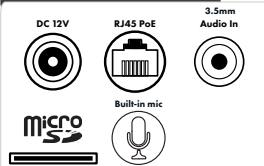

Cameras Interfaces

NDAA COMPLIANT ONVIF

ONVIF is a trademark of Onvif, Inc. Chrome and Firefox use Java which requires an initial internet connection. Apple and the Apple logo are trademarks of Apple Inc., registered in the U.S. and other countries. App Store is a service mark of Apple Inc. Android, Google Play and the Google Play logo are trademarks of Google Inc. Speco Technologies is constantly developing and improving products. We reserve the right to modify product design and specifications without notice and without incurring any obligation. Spec Rev. 7/20/23

Apps available from the following:

ONVIF® 800-645-5516 • Fax: 631-957-9142 or 631-957-3880 • specotech.com

speco technologies®