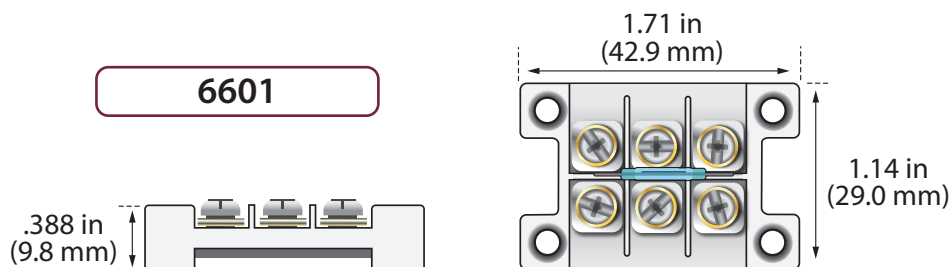

Junction Box

WWW.GRISK.COM

6600 / 6601

- ◆ Wire capture terminals
 - ◆ Reed tamper
- ◆ Barrier wall design to prevent shorting
 - ◆ Provides for wire concealment
 - ◆ Expert appearing installation
 - ◆ Private labeling available

Part Numbers

- 6600** 6 Terminal junction box with cover
Wire capture style terminals
Box size: 1 7/8" L x 1 1/4" W x 5/8" H
Includes 4 - #4 x 1 flathead screws
- 6601** 6 Terminal junction box with tamper and cover
Wire capture style terminals
Box size: 1 7/8" L x 1 1/4" W x 5/8" H
Includes 4 - #4 x 1 flathead screws