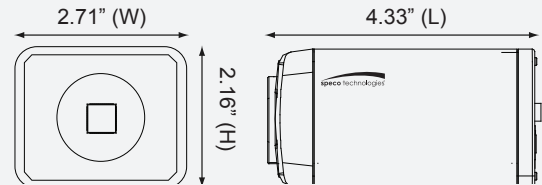

2MP H.265 Intensifier IP® Traditional Camera

O2T7 Compatible with CS type lenses, dark gray housing

Features

- See color in low light without IR LEDs
- Supports up to 1080p @ 30fps
- Built-in standard PoE (IEEE 802.3af)
- No problems caused by objects that reflect or absorb IR light sources
- With presets for different scenarios
- True WDR (wide dynamic range) operation
- Supports H.265, H.264, and MJPEG codecs
- 2-way audio communication
- Sensor input and relay output
- Mounting bracket included
- Conformant with ONVIF Profile S
- 5 year warranty