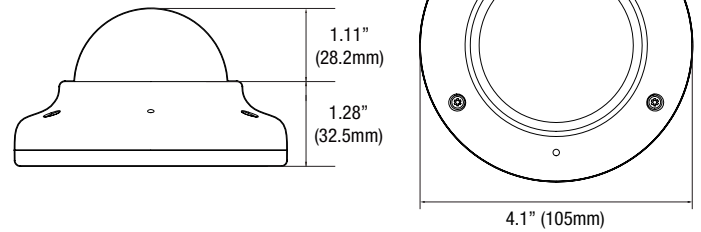

Dimensions

unit: Inch (mm)

Summary

This MEGApix® IP camera provides 2.1MP/1080p resolution at real-time 30fps. It includes a 2.8mm fixed lens and simultaneous H.265/H.264/MJPEG codec support. The IP67-rated, IK-10 impact-resistant ultra low-profile vandal dome camera brings the capabilities of a robust camera in a small and discrete housing. All MEGApix® cameras are ONVIF conformant, assuring their successful integration with any open platform solution on the market.