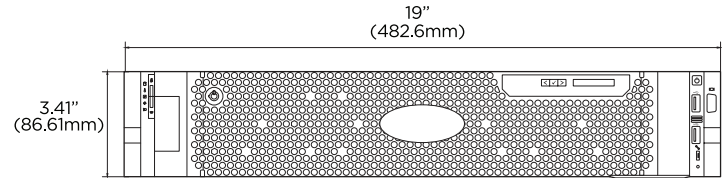

Dimensions

Unit: Inch (mm)

Specifications

DESCRIPTION		Blackjack Rack DW-BJRR2YxxT
Included IP licenses		8
Form factor		2U rack mount
Operating system	Windows 10 IoT	BJRR2YxxT
	Linux Ubuntu 20.04	BJRR2YxxTLX
	Windows Server	BJRR2YxxTS
	OS on SSD	2 x 240GB NVMe SSD (RAID1)
CPU		2x Intel Xeon Silver processors
Memory		32GB (4x 8GB)
Ethernet port		2x 1GB Base-T Ethernet Ports, 2x 10GB SFP+ Fiber, iDRAC9 Enterprise
System	Max video storage rate (Mbps)	600Mbps
	Maximum HDD	26x SAS HDDs
Storage	Maximum storage	Max raw 416TB
	RAID options	OS RAID 1, Data RAID5, RAID6
Video-out	Outputs	3 x mini DisplayPort (1 x mini-DP to true HD adapter included)
	Video card	NVIDIA T400 2GB
Preloaded VMS software		DW Spectrum IPVMS
Remote clients		Cross-platform - Windows®, Linux Ubuntu® and Mac®
Mobile apps		iOS® and Android®
Keyboard and mouse		Included
Rail kit		Included
Power supply		1100W dual power supply*
Operating temperature		41°F-104°F (5°C-40°C)
Operating humidity		5-85% RH
Dimension (WxDxH)		17.6" x 31.9" x 3.41" (447.04 x 810.26 x 86.61mm)
Other certification		NDAA, TAA, UL, FCC and CE
Warranty		5 year warranty with next-day on-site repair**