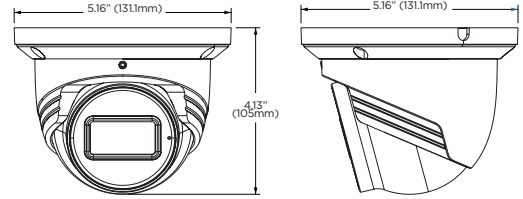

Mounting accessories (Optional)

Dimensions

unit: Inch (mm)

Specifications

IMAGE	
Image sensor	5MP 1/2.7" CMOS
Total pixels	2592 (H) x 1944 (V)
Minimum scene illumination	0.01 lux (color) 0.0 lux (B/W)
S/N ratio	50dB
LENS	
Focal length	2.8 - 12mm, F1.4
Lens type	Vari-focal lens with motorized zoom and auto-focus
Field of view (FoV)	95.1° - 30°
IR distance	164ft range
I/O	
Audio in / out	1 audio input and 1 microphone built-in
Audio compression	G.711A / U
OPERATIONAL	
Shutter mode	Auto, manual
Shutter speed	1/30s - 1/100000s
Auto gain control	Auto
Day / night	Auto, day (color), night (B/W), schedule
Smart DNR™ 3D digital noise reduction	3D DNR
Wide dynamic range (WDR)	True WDR low, middle, high
Wide dynamic range (WDR) dB	120dB
Privacy zone	4 programmable privacy masks
Camera analytics	Line crossing, perimeter intrusion, video tampering detection (scene change, video blur, abnormal color detection), object classification (differentiate humans from objects)
Backlight compensation (BLC)	Yes
DeFog	Yes
Mirror and flip	Yes
Alarm notifications	Notifications via email or FTP server
Memory slot	Micro SD / SDHC / SDXC card up to 256GB (card not included)
NETWORK	
LAN	802.3 compliance 10/100 LAN
Video compression type	H.265, H.264, MJPEG
Resolution	5MP, 4MP, 2K, 3MP, 2.1MP/1080P, 720P (60Hz: 1 - 30fps; 50Hz: 1-25fps) HFR mode: 1080P / 720P (60Hz : 1 - 60fps; 50Hz: 1-50fps)
Frame rate	Up to 30fps at all resolutions
Video bitrate	64 Kbps - 8 Mbps
Bitrate control	Multi-streaming CBR/VBR at H.264/ H.265 (controllable frame rate and bandwidth)
Streaming capability	Dual-stream at different rates and resolutions
IP	IPv4, IPv6
Protocol	UDP, IPv4, IPv6, DHCP, NTP, RTSP, RTP, RTCP, IGMP, IGMP, PPPoE, DDNS, SMTP, FTP, SNMP, HTTP, 802.1x, UPnP, HTTPs, QoS
Security	IP filtering, MAC filtering, authentication (ID/PW), SSL/TLS
ONVIF conformance	Yes
Web viewer	OS: Windows® Browser: Internet Explorer
Video management software	DW Spectrum® IPVMS
ENVIRONMENTAL	
Operating temperature	-22°F - 140°F (-30°C - 60°C)
Operating humidity	95% RH (non-condensing)
IP rating	IP67-rated
IK rating	IK10 impact-resistant
Other certifications	FCC, CE, ROHS, POE, ONVIF
ELECTRICAL	
Power requirement	DC 12V, PoE IEEE 802.3af Class 3. (Adapter not included)
Power consumption	9W
MECHANICAL	
Material	Metal turret housing
Dimensions	5.16" x 4.13" (131.1 x 105 mm)
Weight	1.45 lb (0.66 kg)
Warranty	5 year warranty