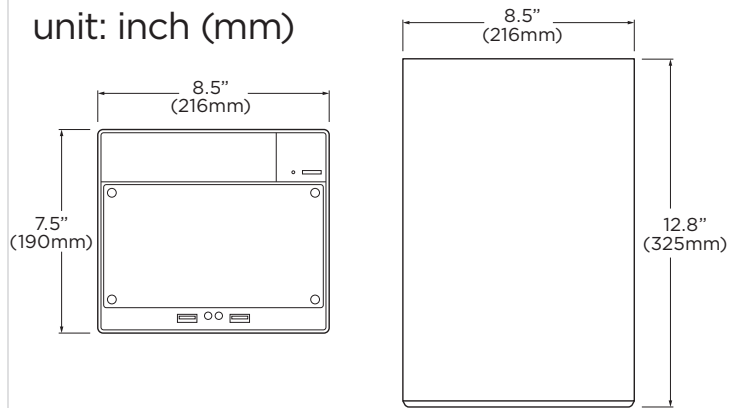

## Dimensions

unit: inch (mm)

## Specifications

Included IP licenses	4	
Form factor	Desktop	
Operating system	Windows <sup>®</sup> 10 IoT	
CPU	Intel <sup>®</sup> i5 <sup>®</sup> processor	
Memory	16GB	
NIC	2x gigabit ethernet (RJ45)	
System	Max video storage rate (Mbps)	360 Mbps
Storage	Maximum hard drives	3 x SATA HDD
	Maximum storage	18TB
Video-out	Outputs	DVI-D or true HD output
	Resolution	HD 1080p
Preloaded VMS software	DW Spectrum <sup>®</sup> IPVMS	
Unlimited remote clients	Cross platform - Windows <sup>®</sup> , Linux <sup>®</sup> and Mac <sup>®</sup>	
Mobile apps	iOS <sup>®</sup> and Andriod <sup>®</sup>	
Keyboard and mouse	Included	
Power	300W**	
Voltage	AC input: 100-240Vac 6-3A 60-50Hz	
	DC output: +12V116A +12V216A +5V15A +3.3V12A +5Vsb2A -12V0.3A	
Operating temperature and humidity	41°F-104°F (5°C-40°C) / 20-90% RH	
Dimension (WxDxH) (inches)	8.5" x 12.8" x 7.5" (215.9 x 325.1 x 190.5 mm)	
Warranty	5 year limited	
* Available at time of initial order only / ** UPS recommended		