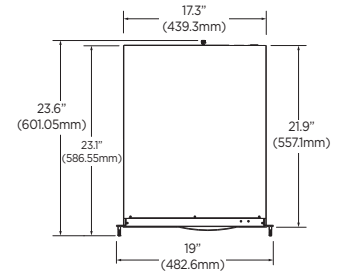

Accessories

DW-BJMTC5204T,
DW-BJMTC7404T
Blackjack[®] Monitoring Workstation

Dimensions

Unit: inch (mm)

Specifications

PART NUMBER		DW-BJAiPxxTR
Included DW Spectrum IP licenses		4 (DW-SPECTRUMLSC004)
Included DW Ai Server Licenses		4 (DW-AiSLSC004)
Form factor		2U Rackmount
Operating system	Windows [®] 10	DW-BJAiPxxTR
	OS on SSD	480GB SSD
CPU		Intel [®] Core [™] i7 processor
Memory		32GB
Ethernet port		2x gigabit Ethernet ports (RJ45)
System	Max video storage rate (Mbps)	320Mbps
	Max # of analytic streams (secondary)	Up to 64
	Maximum HDD	6 x SATA HDD
	Storage options	80TB, 100TB, 120TB (Raw storage size)
	USB interface	Yes
Video-out	Outputs	1x mini Display Port for system configuration
	Graphics card	NVIDIA RTX A2000 12GB
Pre-loaded VMS software		DW Spectrum [®] IPVMS
DW Spectrum client supported OS		Cross-platform - Windows [®] , Linux Ubuntu [®] and Mac [®]
Pre-loaded analytic software		DW Ai server
Ai Configuration tool supported OS		Cross-platform - Windows [®] and Linux Ubuntu [®]
Mobile apps		iOS [®] and Android [®]
Keyboard and mouse		Included
Rail kit		Included
Power supply		500W**
Operating temperature (room)		41°F-104°F (5°C-40°C)
Operating humidity		20-90% RH
Dimension (WxDxH)		17.3" x 21.9" x 3.5" (439.3 x 557.1 x 88.9 mm)
Other certification		NDAA, TAA
Warranty		5 year limited