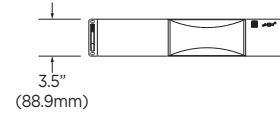

Accessories

DW-BJMTC5204T,
DW-BJMTC7404T
Blackjack[®] Monitoring Workstation

Dimensions

Unit: inch (mm)

Specifications

PART NUMBER		DW-BJAiPxxTR
Included DW Spectrum IP licenses		4 (DW-SPECTRUMLSC004)
Included DW Ai Server Licenses		4 (DW-AiSLSC004)
Form factor		2U Rackmount
Operating system	Windows [®] 10	DW-BJAiPxxTR
	OS on SSD	480GB SSD
CPU		Intel [®] Core [™] i7 processor
Memory		32GB
Ethernet port		2x gigabit Ethernet ports (RJ45)
System	Max video storage rate (Mbps)	320Mbps
	Max # of analytic streams (secondary)	Up to 64
	Maximum HDD	6 x SATA HDD
	Storage options	80TB, 100TB, 120TB (Raw storage size)
	USB interface	Yes
Video-out	Outputs	1x mini Display Port for system configuration
	Graphics card	NVIDIA RTX A2000 12GB
Pre-loaded VMS software		DW Spectrum [®] IPVMS
DW Spectrum client supported OS		Cross-platform - Windows [®] , Linux Ubuntu [®] and Mac [®]
Pre-loaded analytic software		DW Ai server
Ai Configuration tool supported OS		Cross-platform - Windows [®] and Linux Ubuntu [®]
Mobile apps		iOS [®] and Android [®]
Keyboard and mouse		Included
Rail kit		Included
Power supply		500W**
Operating temperature (room)		41°F-104°F (5°C-40°C)
Operating humidity		20-90% RH
Dimension (WxDxH)		17.3" x 21.9" x 3.5" (439.3 x 557.1 x 88.9 mm)
Other certification		NDAA, TAA
Warranty		5 year limited