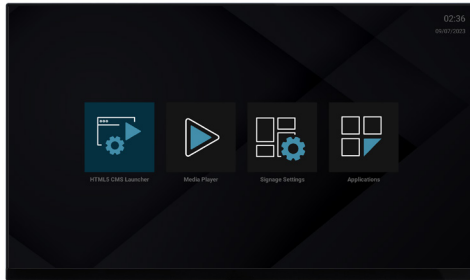

Content Management Software

Easily manage your content.

Media Player

Features three media types; Image, Music and Video.

API Expands Application Functions

API facilitates communication between apps, enabling additional functions.