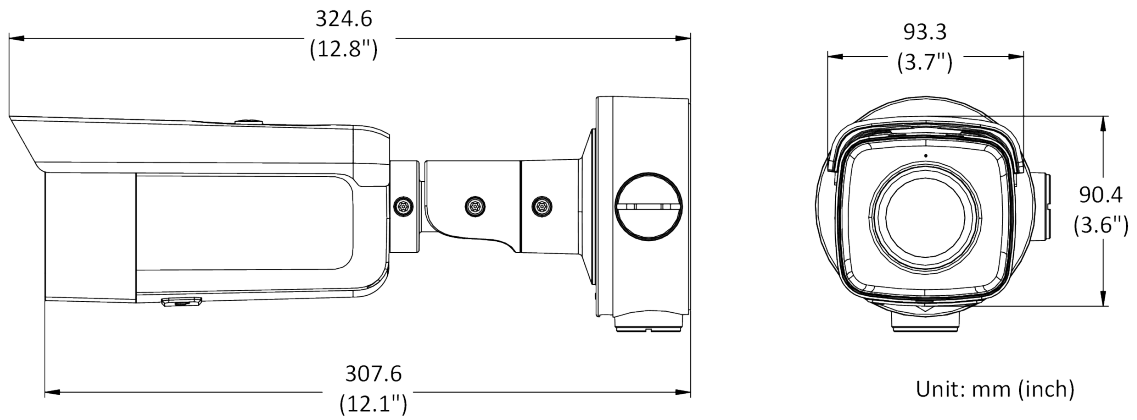

Dimensions