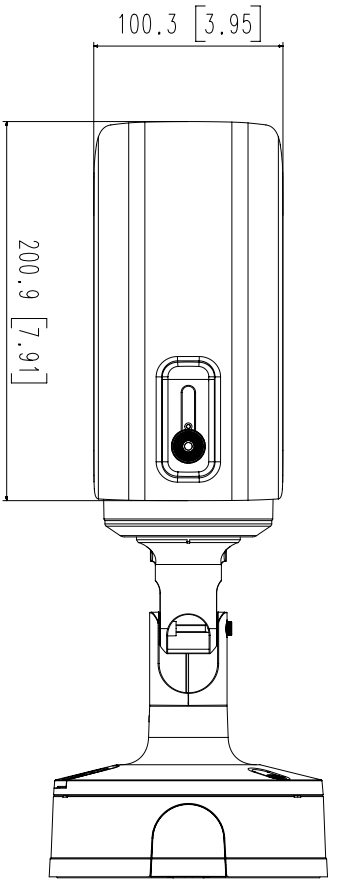

3			
2	XND-9082R/8082R	'20.05.21	
1	PNO-A9081R/A8081R	'19.10.17	
No.	MODEL NAME	DATE	
Unit:mm[inch]	SCALE:1/1	Hanwha Techwin