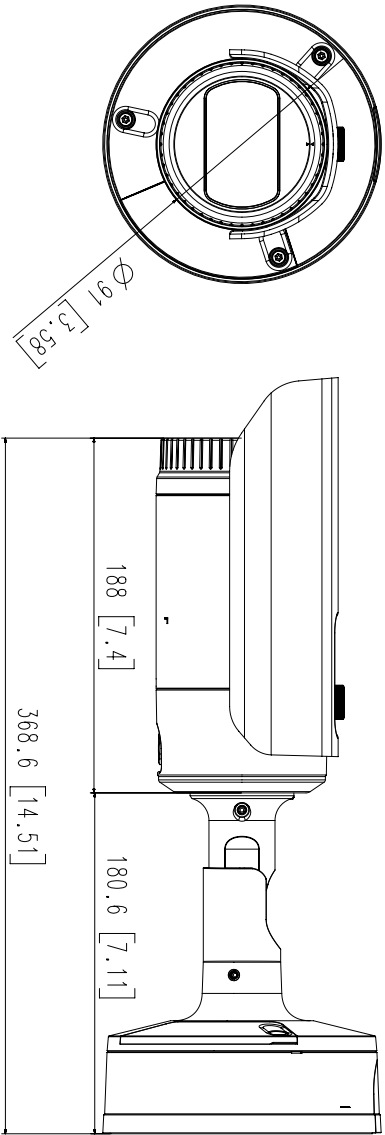

3			
2	XND-9082R/8082R	'20.05.21	
1	PNO-A9081R/A8081R	'19.10.17	
No.	MODEL NAME	DATE	
Unit:mm[inch]	SCALE:1/1	Hanwha Techwin