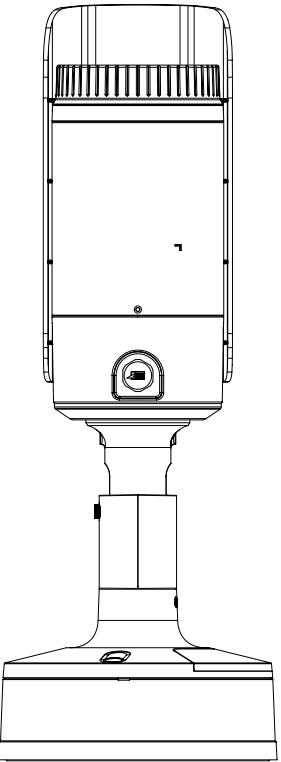

3			
2	XND-9082R/8082R	'20.05.21	
1	PNO-A9081R/A8081R	'19.10.17	
No.	MODEL NAME	DATE	
Unit:mm[inch]	SCALE:1/1	Hanwha Techwin