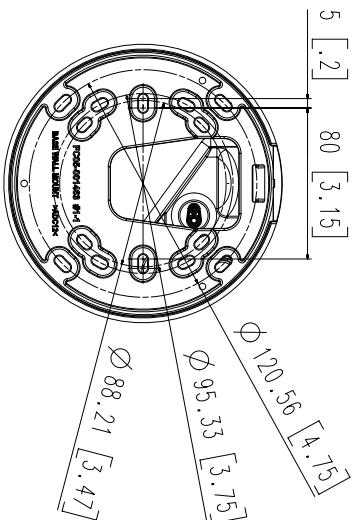

3			
2	XND-9082R/8082R	'20.05.21	
1	PNO-A9081R/A8081R	'19.10.17	
No.	MODEL NAME	DATE	
Unit:mm[inch]	SCALE:1/1	Hanwha Techwin