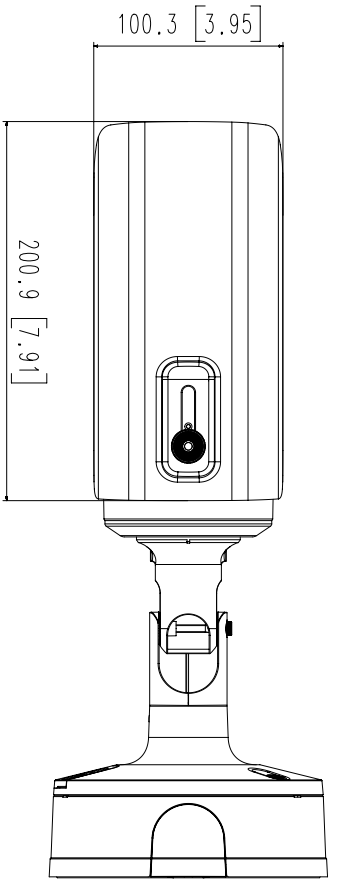

3			
2	XND-9082R/8082R	'20.05.21	
1	PNO-A9081R/A8081R	'19.10.17	
No.	MODEL NAME	DATE	
Unit:mm[inch]	SCALE:1/1	Hanwha Techwin