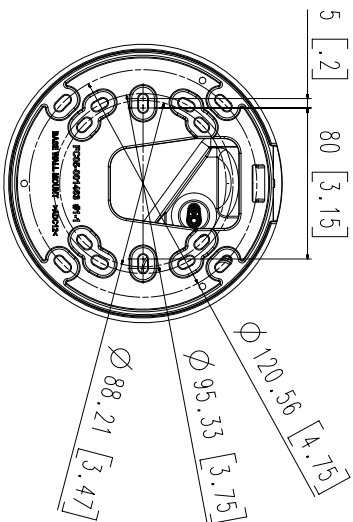

3			
2	XND-9082R/8082R	'20.05.21	
1	PNO-A9081R/A8081R	'19.10.17	
No.	MODEL NAME	DATE	
Unit:mm[inch]	SCALE:1/1	Hanwha Techwin