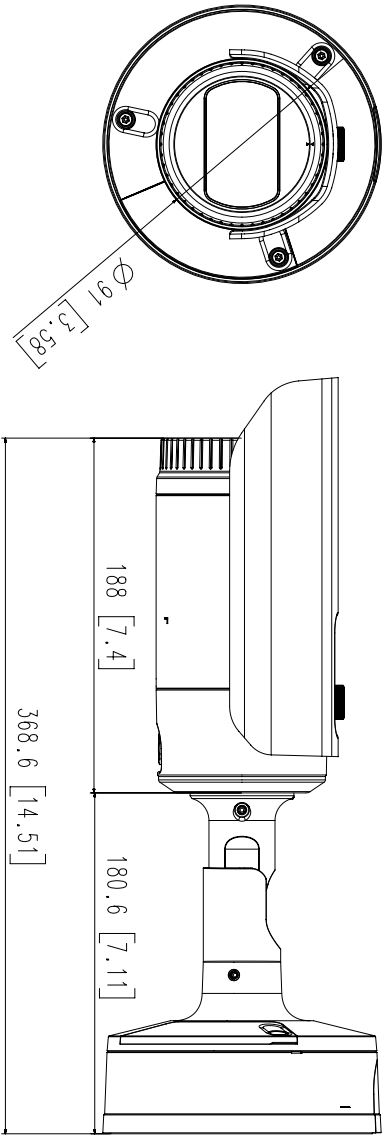

3			
2	XND-9082R/8082R	'20.05.21	
1	PNO-A9081R/A8081R	'19.10.17	
No.	MODEL NAME	DATE	
Unit:mm[inch]	SCALE:1/1	Hanwha Techwin