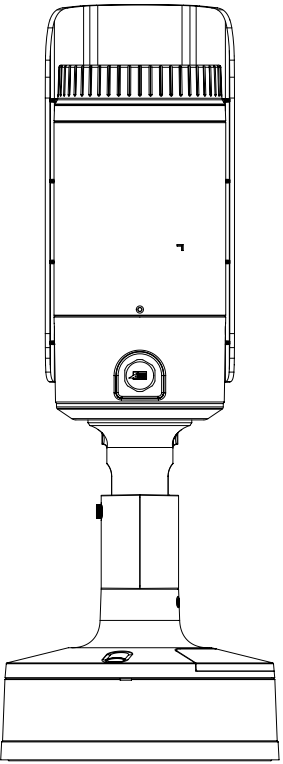

3			
2	XND-9082R/8082R	'20.05.21	
1	PNO-A9081R/A8081R	'19.10.17	
No.	MODEL NAME	DATE	
Unit:mm[inch]	SCALE:1/1	Hanwha Techwin