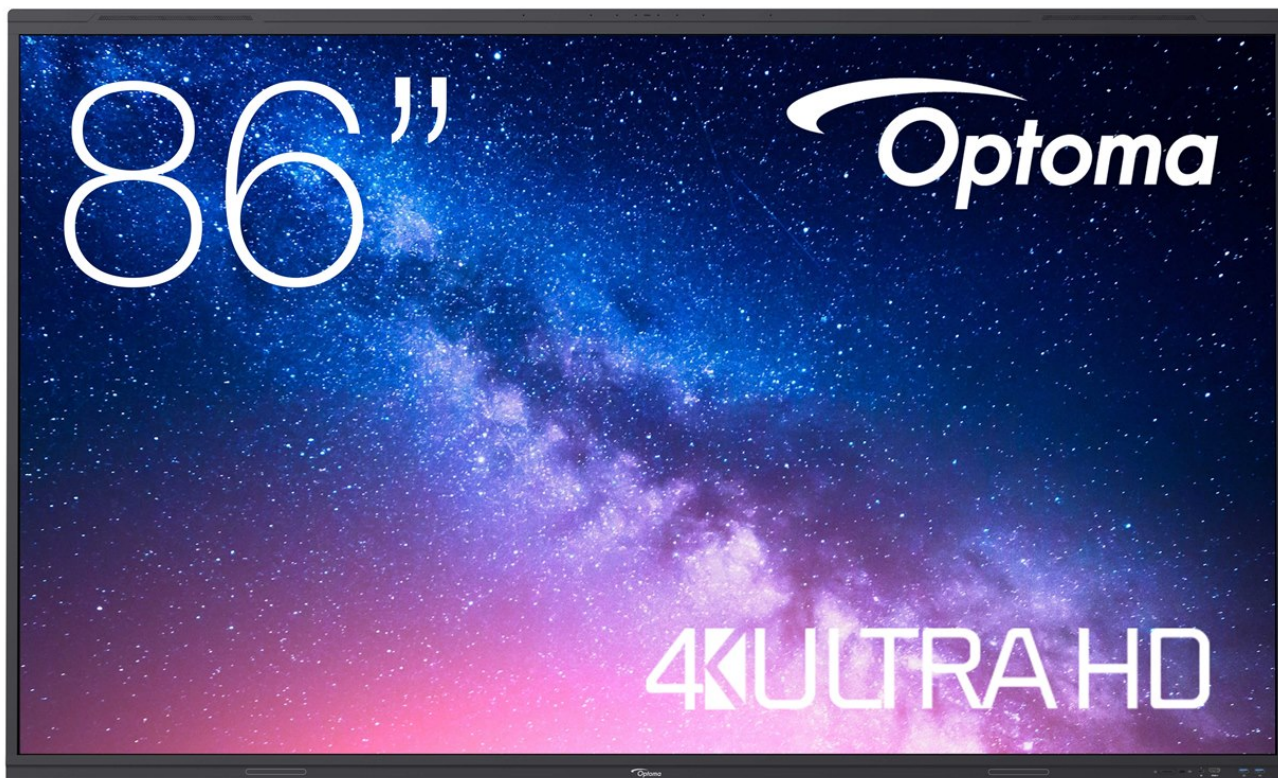

5863RK

Creative Touch 5-Series

- **Integrated Google Play Store**
- **Embedded 18W speakers and 8W subwoofers for impressive sound quality as well as 8 array Microphone**
- **Android 13 OS for improved multitasking & security**
- **Optional Sensor Box - NFC reader & air quality sensors**

Google EDLA certification means a full library of Apps are at your disposal via the pre-installed Google Play Store.

Specifications

UPC: 796435690663, EAN: 5055387667891, Colour: Black

Display	
Back light	Direct type LED
Size (diagonal)	86"
Resolution	3840(H)*2160(V) Pixel (UHD 4K)
Brightness	450 cd/m2
Contrast ratio	1,200:1
Contrast ratio (dynamic)	4,000:1
Viewing angle	178°
Response time	6ms
Life	50,000 hours
Speaker count	2
Watts per speaker	18W
Surface hardness	7H
Glass	Toughened, Anti-glare/Fingerprint / HAZE: 3-8%
Haze	3-8%
Air gap	0.60mm
Pencil hardness	9H
Touch resolution	32768 x 32768

Physical spec	
Dimensions (W x D x H)	77.05" x 3.39" x 46.1"
Wall-hanging screw spec	M8*25mm
VESA holes	800*600
In the box	European standard power cord (3m) American standard power cord (3m) U.K standard power cord (3m) USB cable (3m) USB-C Cable (1.5m) HDMI cable (3m) 2x Writing Pen Remote control Battery Pen holder Quick start guide