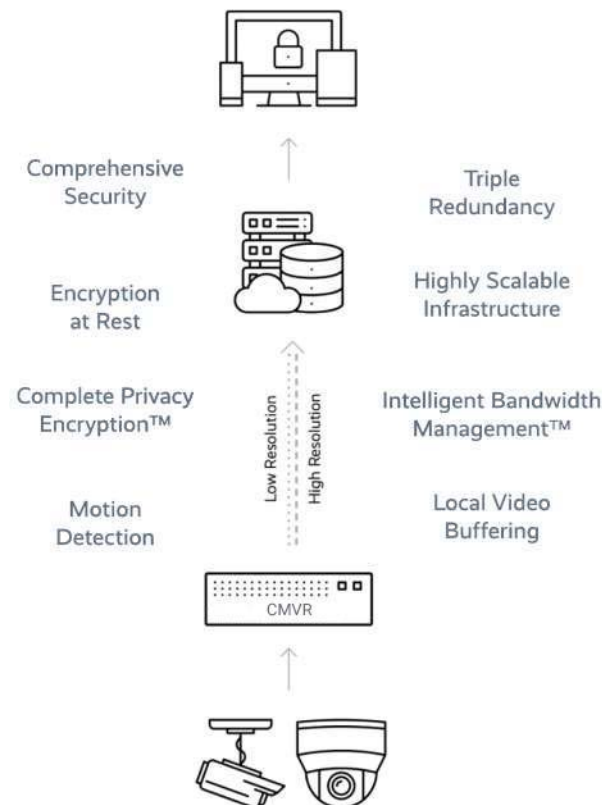

CMVR 320 / 420

Wisenet SKY 1U Rack Cloud Managed Video Recorder

The Wisenet SKY Cloud Managed Video Recorder (CMVR) stores video and acts as a gateway from your premises to the Wisenet SKY Cloud Data Center where your video can also be stored and managed by the Wisenet SKY Cloud VMS. It provides secure video storage & video streaming, intelligent bandwidth management, and monitoring of cameras.

The latest product information / specification can be found at www.hanwhasecurity.com.

Please note:
An active license is required to use the Wisenet SKY
***Typical - please utilize the Wisenet SKY VMS CMVR Wizard for precise capacity**

CMVR 320

CMVR 420

CMVR 320 / 420

Wisenet SKY 1U Rack Cloud Managed Video Recorder

NETWORK FEATURES

- Automatic network configuration
- Secure camera network (dual network ports)
- No inbound connections needed
- Packet loss detection/reporting
- Network disconnected alerts

MANAGEMENT FEATURES

- Remote management
- Automatic camera discovery
- Automatic camera configuration
- Advanced motion detection
- Local video recording
- Configuration synced to Cloud
- Camera trouble alerts
- Internet outage alerts
- Fully cloud managed