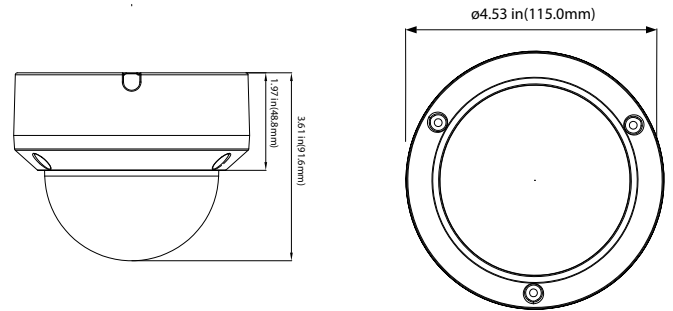

AVC-NPV51F28

5MP H.265 FIXED VANDAL DOME NETWORK CAMERA

5MP H.265 FIXED VANDAL DOME NETWORK CAMERA

5MP H.265 FIXED VANDAL DOME NETWORK CAMERA

The AVYCON AVC-NPV51F28 camera is a 5MP H.265 Vandal Dome Network Camera. This 5MP IP camera supports True Day and Night mode, PoE, and up to 98ft. of Smart IR Illumination, and also incorporates an InfiniteStar sensor which allows viewing of video in the lowest of light environments, even in color. This camera includes a Fixed 2.8mm Lens. Also standard with this series is Digital NR, ROI, HLC, True WDR, and BLC capabilities along with IP67 outdoor rating. Optional accessories for this camera include a Junction Box Mount. Includes a MicroSD memory card slot for standalone recording applications.

FUNCTIONS

- 5MP (2592 x 1944) @ 30fps
- Max. Resolution: 2592 x 1944
- Supports Smart H.265/H.264 Encoding
- True Day & Night ICR
- IP67 Ingress Protection
- Up to 98 ft. IR Illumination
- Fixed 2.8mm Lens
- 3D DNR, True WDR, HLC, BLC and ROI Encoding
- Supports Triple Streams
- Supports Remote Access with Windows, macOS, iOS and Android
- Operating Temperature: -22°F - 131°F(-30°- 55°C)
- DC12V / PoE (802.3af, ≤6W)
- Built-in MicroSD Card Slot
- Built-in Reset Button
- NDA A Compliant

DIMENSIONS

Unit : inch (mm)

OPTIONAL ACCESSORIES

AVM-JB-V-S1
JUNCTION BOX

AVM-CWM-EV-S1
COMPACT WALL MOUNT

AVM-HWM-V-S1
HEAVY-DUTY WALL MOUNT

AVM-HCM-V-S1
CEILING MOUNT

AVM-CRM-A1
CORNER MOUNT