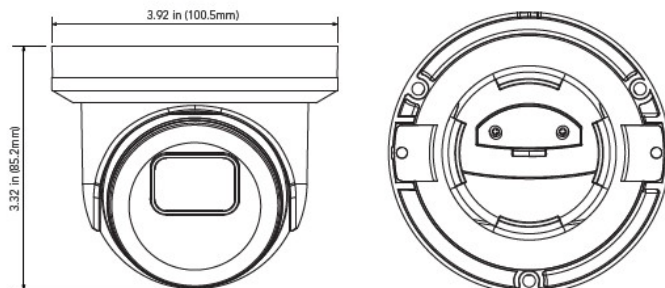

DIMENSIONS

Unit : inch (mm)

OPTIONAL ACCESSORIES