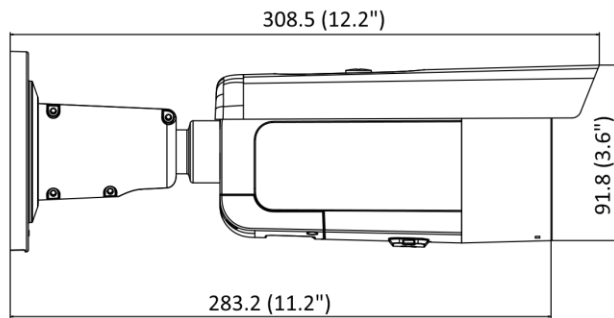

▪ **Dimension**

Unit: mm (inch)

▪ **Accessory**

▪ **Optional**

CB130 Junction Box	PM Vertical Pole Mount	CBS Junction Box	CM Corner Mount