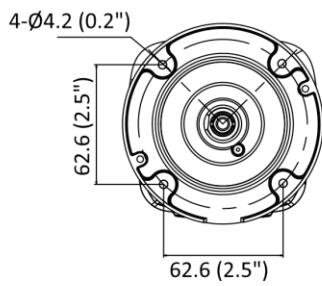

▪ **Dimension**

Unit: mm (inch)

▪ **Accessory**

▪ **Optional**

CB130 Junction Box	PM Vertical Pole Mount	CBS Junction Box	CM Corner Mount