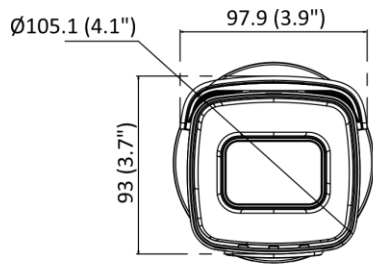

▪ **Dimension**

Unit: mm (inch)

▪ **Accessory**

▪ **Optional**

CB130 Junction Box	PM Vertical Pole Mount	CBS Junction Box	CM Corner Mount