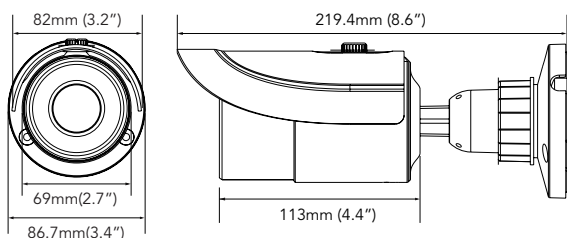

## FUNCTIONS

- H.265 Video Compression Technology
- 8.4MP (3840 × 2160) H.265 Full Real Time Encoding
- Max. resolution: 3840 × 2160
- True Day & Night ICR
- Up to 100ft. Night Time Viewing Distance
- 3D DNR, True WDR
- Video Analytics: Object Removal, Line Crossing Detection and Intrusion Detection
- Supports Defogging, HLC, BLC, Digital Image Stabilization and Image Correction for Various Situations
- ROI Encoding
- Supports local CVBS / Analog Video Output (BNC) and One-way Audio
- Supports PoE (4.5W / 7.5W with IR On)
- Supports Smartphone, iPad and Remote Monitoring
- Supports P2P Remote Connection
- IP66 Ingress Protection
- Supports Triple Streaming

## DIMENSIONS

Unit : mm (inch)