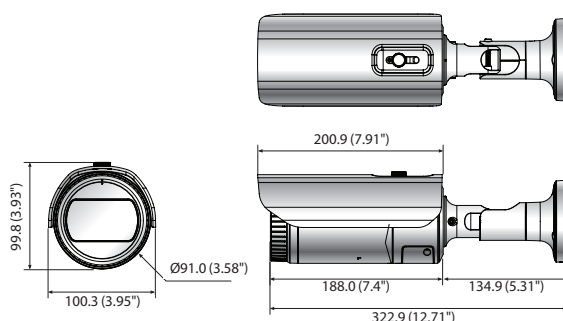

Dimensions

Unit : mm (inch)

Accessories (Optional)