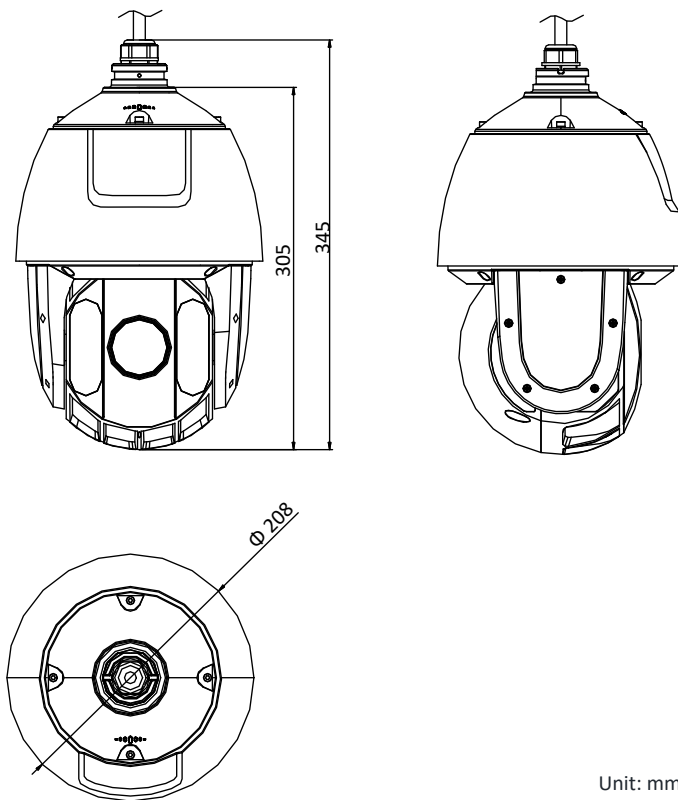

Available Model

DS-2DE5225IW-AE, 24 VAC & Hi-PoE

Dimensions

Unit: mm