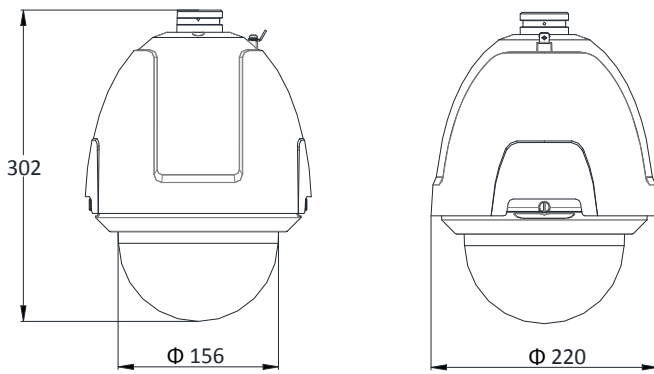

Order Model

DS-2DF5232X-AEL, 24 VAC & Hi-PoE (Outdoor)

DS-2DF5232X-AE3, 24 VAC & Hi-PoE (Indoor)

Dimensions

Outdoor Speed Dome