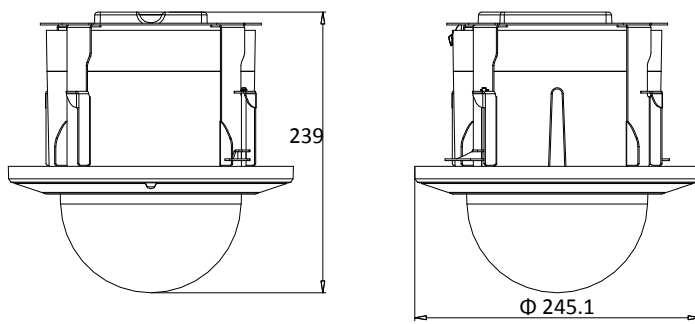

Indoor Speed Dome