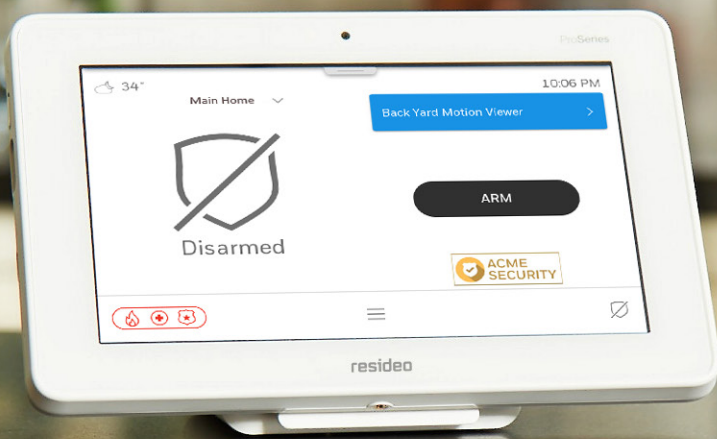

The Resideo logo is displayed in white lowercase letters on a red background.

Wireless Systems:

ProSeries Security and
Life Safety At-A-Glance

ProSeries products are a professional, next-generation security, life safety, enhanced notifications and automation platform for residential and light commercial installations. With a modular design and seamless hardware and software, ProSeries offers an efficient, customized installation and a great user experience. It also features proven life safety, advanced smart home capabilities and technology that makes takeovers and upgrades easier than ever. The ProSeries platform helps you win more business, keep your customers longer and drive more profits.

Available on ProSeries PROA7PLUS:
Built-in Amazon Alexa, Hands-free disarming,
Built-in camera and MotionViewer® support
Apple HomeKit Support

ProSeries 7" All-in-One Touchscreen

SYSTEM CAPACITIES	
Maximum Security Zones (including ProSiX and legacy one-way devices)	250
Maximum ProSiX Two-Way Wireless Devices	127
Maximum Secondary Wi-Fi® Touchscreen Keypads	8
User Codes	96
Event Log	4000
Wireless Remote Key Fobs	32
Wireless Keypads (Touchscreen or LCD)	8
Maximum Smart Scenes (Requires Total Connect 2.0)	100