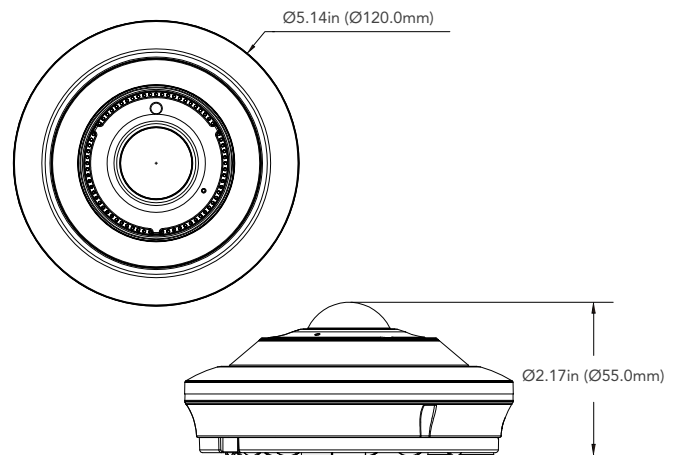

### OVERVIEW

- 6MP (4000x3000) @ 30fps
- Max. resolution: 2160x2160
- Supports H.265+/H.265, H.264+/H.264, MJPEG Video Compression
- 360° Fisheye Lens, Panoramic View, e-PTZ Function
- Smart IR Illumination Up to 32.8ft (10m)
- True Day/Night ICR Auto Switch
- DNR, Digital WDR, 8 ROI Encoding, HLC & BLC
- Smart Alarm with Motion and Sensor Features
- Built-in Micro SD Card Slot up to 256 GB
- Built-in Speaker and MIC
- DC 12V(±10%) / PoE(802.3af) < 12W
- Support remote monitoring by AVYCON ONE (Mobile APP) and AVYCON CMSONE (CMS)

### DIMENSIONS

Unit : inch(mm)