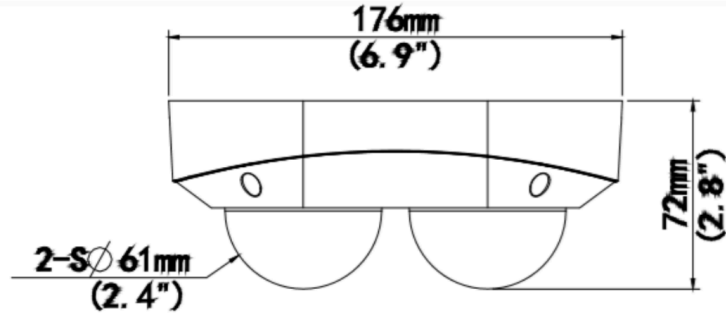

DIMENSIONS