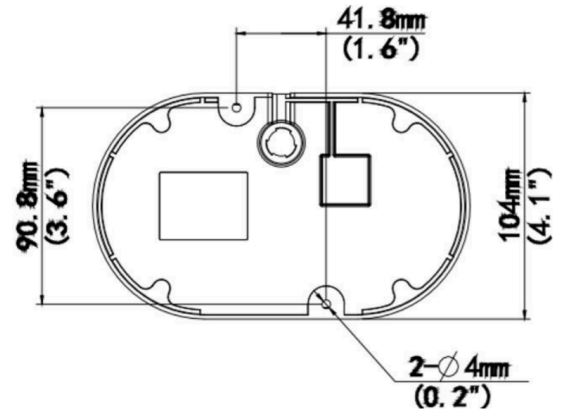

DIMENSIONS