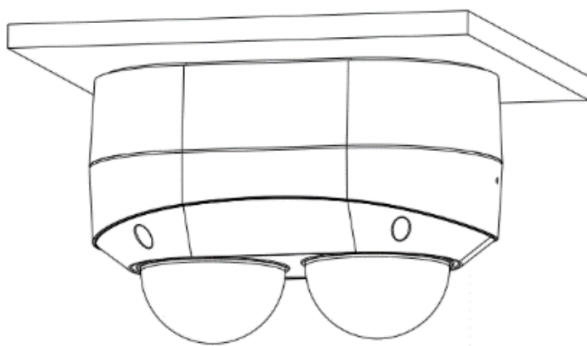

MOUNTING ACCESSORIES

MODEL NUMBER	DESCRIPTION / APPLICATION	COMPATIBLE ACCESSORIES
TP-X2DJB	Junction Box	TP-AIPMB - 200mm indoor pendant base TP-IPME2 - 200mm indoor pendant extension (requires base) TP-IPME5 - 500mm indoor pendant extension (requires base) TP-UWPJ - 3/4" waterproof cable gland

Ceiling mounted w/ TP-X2DJB