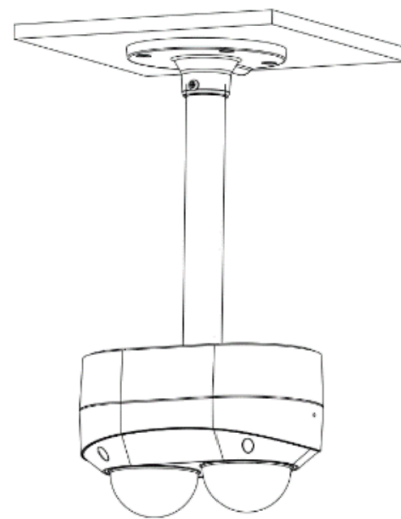

Pendant mounted w/ TP-AIPMB & TP-X2DJB