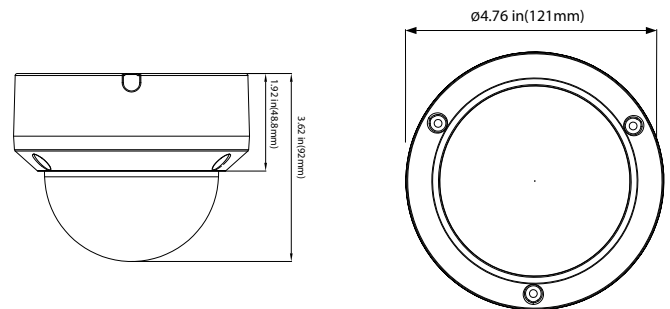

FUNCTIONS

- 5MP (2592 x 1944)
- Fixed 2.8 mm Lens
- HD-TVI / CVI / AHD / CVBS (Analog)
- Easy-to-Use DIP Switch to Change Formats
- True Day / Night
- Smart IR Illumination Up to 66ft.
- Digital NR
- DWDR
- IP67 Outdoor Rating
- IK10 Vandal Proof Rating
- DC 12V (±10%, 4W Consumption)
- NDA A Compliant

DIMENSIONS

Unit : inch (mm)

OPTIONAL ACCESSORIES

AVM-JB-V-S1
 JUNCTION BOX

AVM-CWM-EV-S1
 COMPACT WALL MOUNT

AVM-HWM-V-S1
 HEAVY-DUTY WALL MOUNT

AVM-HCM-V-S1
 CEILING MOUNT

AVM-CRM-A1
 CORNER MOUNT

AVM-POM-A1
 POLE MOUNT

AVM-RM-V-S1
 RECESSED CEILING MOUNT

AVC-TV51F28

5MP HD-TVI FIXED VANDAL DOME CAMERA

SPECIFICATIONS

CAMERA	
Image Sensor	1/2.7" Progressive Scan CMOS
Resolution	5MP
Image Size	2592 x 1944
Video Output	1-channel BNC Video Output
Image System	PAL / NTSC
Electronic Shutter	1/15s to 1/50,000s
IR Distance	Up to 66ft (20m)
Video Formats	HD-TVI / AHD / CVI / CVBS (Analog)
Frame Rate	5AHD/5TVI: 5MP @20fps (NTSC / PAL), AHD/CVI/TVI: 4MP @30fps (NTSC) / @25fps (PAL), 2MP @30fps (NTSC) / @25fps (PAL)
Min. Illumination	0.05luxF1.2(AGC ON), 0Lux with IR ON
Lens	Fixed 2.8mm Lens
Horizontal Field of View	92.8°
Lens Mount	M12
S/N Ratio	39dB
Function Control	OSD, Control over Coax (UTC)
IMAGE	
Day & Night	EXT / Auto / Color / BW (Black and White)
Digital WDR	Yes
Digital NR	Yes (2D DNR)
Auto Gain Control (AGC)	Yes
Auto White Balance (AWB)	Yes
Backlight Compensation (BLC)	Yes
Edge Brightness Compensation	Yes
Defog	No
HLC	No
Sharpness	Yes
Mirror Image	Yes
Smart IR (Anti-SAT)	Yes
Image Setting	Yes
Defect Correction	Auto / Manual
GENERAL	
Angle Adjustment	Any Angle
Input Voltage	DC 12V (±10%)
Power Consumption	Maximum 4W
Ingress Protection	IP67
Vandal Rating	IK10
Working Environment	-22°~131° F (-30°~55° Celcius)
Dimensions	Ø4.76" x 3.62" (Ø121mm x 92mm)