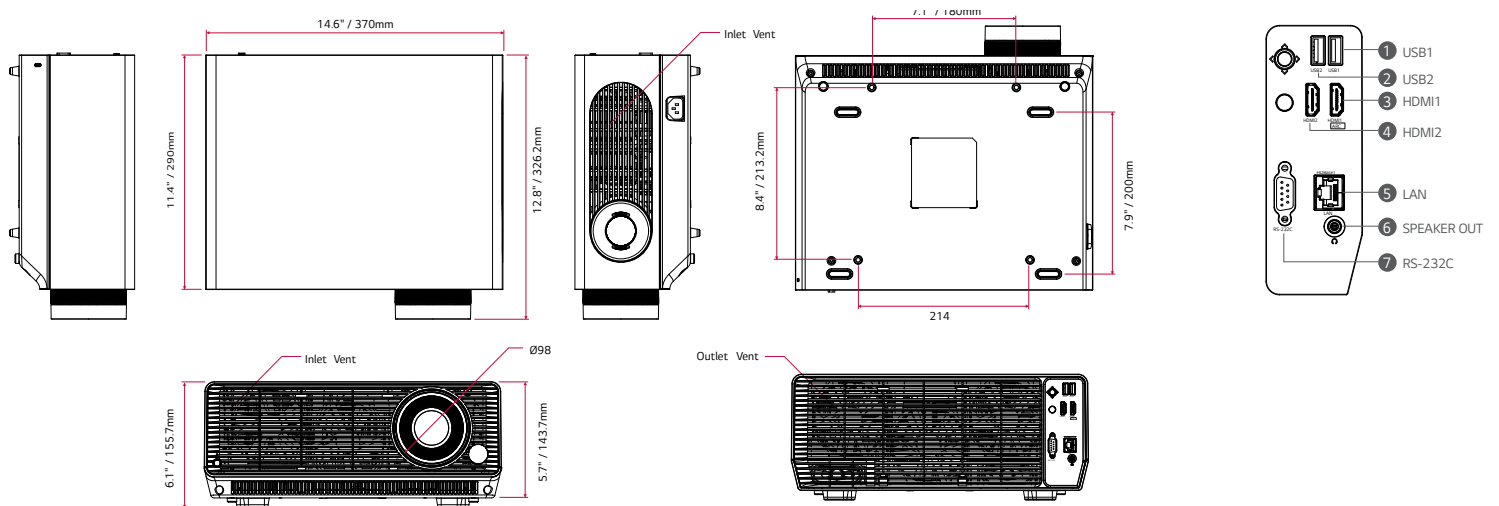

ProBeam BU53RG Laser Projector

PROJECTION SYSTEM	Resolution	4K UHD (3840 x 2160)*	POWER	Electrical	100V - 240V @ 50~60 Hz (PSU Built-in)		
	Brightness	5000 ANSI Lumens		Power Consumption	380W		
	Aspect Ratio Support	4:3 / 16:6 / 16:9 / 16:10 / 21:9		Standby Power Consumption	Less than 0.5W		
	Throw Distance	Short Throw		DIMENSIONS / WEIGHT	Dimensions (W x D x H)	(W x D x H): 14.6 x 11.4 x 6.1 in / 370.8 x 289.6 x 154.9 mm	
	Throw Ratio	0.94 - 1.14			Weight	21.4 lbs / 9.7 kg	
	Light Source	Laser (Up to 15,000 hours)		Features	Operation System	webOS-Signage 6.0	
	Contrast Ratio	3,000,000: 1			Picture-in-Picture	Yes	
	Zoom	1.2x			Picture-by-Picture	Yes	
	Digital Image Adjustment	Advance Edge Adjustment & Warping (4, 9, 15, 25 pt), Image Rotation (H/V)			LG One:Quick Share	Yes	
	Screen Size	40" ~ 300"			Crestron RoomView™	Yes	
	Lens Shift	Horiz ± 20% | Vert ± 50%			IP Control	Yes	
	HDR	Yes			OTHER	UPC	1 95174 06802 1
	Noise	29dB to 33dB		Warranty		3 Year Limited / Up to 15,000 hours	
Connection Terminals	HDMI 2.0 (2x), USB 2.0 Type-A (2x), RJ45, RS232C (in/out), Audio (out 3.5)	Country of Assembly	South Korea (ROK)				
INPUTS / OUTPUTS	USB Plug & Play	Movie, Photo					
	Wireless	WiFi & Bluetooth, Miracast					
	Sound	10W (5W+5W)					

* 4K UHD resolution with 8.3 million discrete pixels projected by XPR (Expanded Pixel Resolution) video processing

Dimensions

- <https://www.lg.com/us/business/projectors>
- <https://www.twitter.com/LGCommDisplays>
- <https://www.facebook.com/LGcommercialdisplays>
- <https://www.linkedin.com/company/lg-commercial-displays-usa>
- <https://www.youtube.com/lgcommercialdisplayusa>
- 800.897.8726

© Copyright 2024 ©LG Electronics USA, Inc.
All rights reserved. LG and the LG logo are registered trademarks of LG Corp.
All other trademarks are the property of their respective owners. Prices, promotions, and availability may vary by dealer.
The information contained herein is subject to change without notice. All screen images are simulated.
SPEC_BUS3RG_0424_2.0A