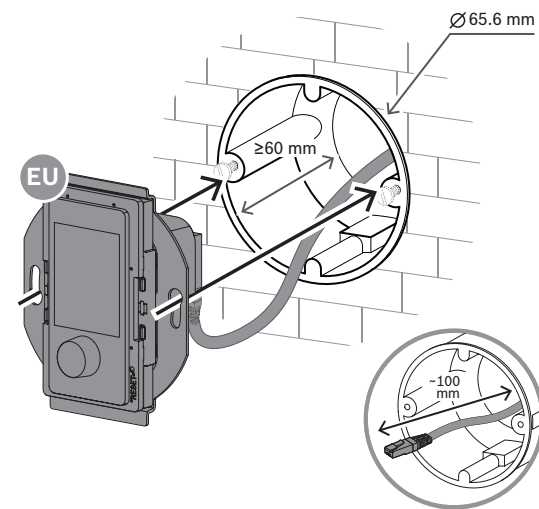

1 |

2 |

3 |

> CAT-5e
S/FTP
F/FTP
SF/FTP

4 |

5 |

6 |

7 |

8 |

Wall Panel Controller Networked
WPN1-EU, WPN1-US

en Quick installation guide

Bosch Sicherheitssysteme GmbH
Robert-Bosch-Ring 5
85630 Grasbrunn
Germany
© Bosch Sicherheitssysteme GmbH, 2022

Bosch Security Systems, LLC
130 Perinton Parkway
Fairport, NY 14450
USA
www.boschsecurity.com
© Bosch Security Systems, LLC, 2022