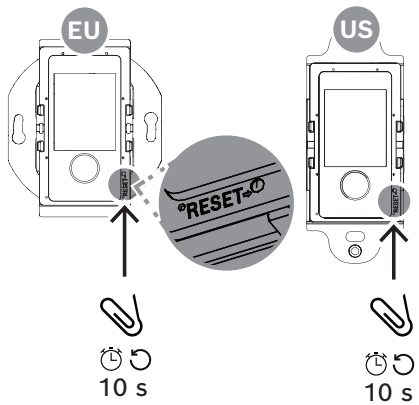

8 |

Wall Panel Controller Networked
WPN1-EU, WPN1-US

en Quick installation guide

Bosch Sicherheitssysteme GmbH
Robert-Bosch-Ring 5
85630 Grasbrunn
Germany
© Bosch Sicherheitssysteme GmbH, 2022

Bosch Security Systems, LLC
130 Perinton Parkway
Fairport, NY 14450
USA
www.boschsecurity.com
© Bosch Security Systems, LLC, 2022