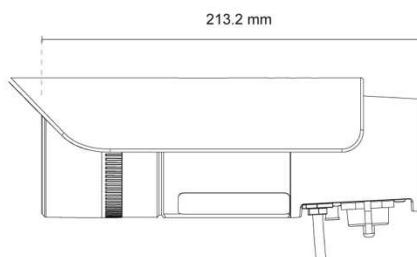

ONVIF

Photo Indication & Dimension Diagram

- 1 IR LED (20pcs)
- 2 Lens
- 3 Light Sensor
- 4 RJ45 Connector 1 (For Ethernet, 802.3at and 802.3af PoE)
- 5 Antenna Connector
- 6 RJ45 Connector 2 (For Audio in/out, RS485, DIDO)