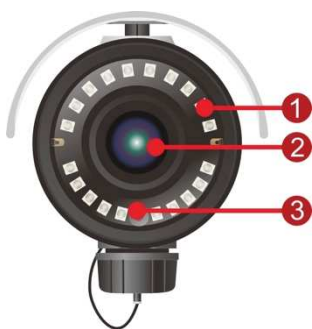

3 Megapixel Day & Night Professional Wireless 3G Outdoor Bullet

GOB-300Np Star

H.264 High Profile • 1080p @ 60fps • Wireless 3G

- Sony STARVIS 3M Outdoor Bullet Camera
- H.264 High Profile Video Compression Technology
- SmartFocus® Upgrade to Focus Rapidly and Remotely
- HDTV Video Quality (Full HD 1080p @ 60fps Streaming)
- i-Mode for Different Environments
- Removable IR-cut Filter / Auto Light Sensor for Day and Night
- IP67 Outdoor Enclosure
- Built-in Fan (-45°C ~ 60°C) and Heater
- Built-in 3G Module and SIM Slot for Wireless Connectivity
- Built-in IR Illuminators up to 25 Meters
- Two-way Audio
- Built-in Micro SD / SDHC / SDXC Memory Card Slot for Local Storage
- P-Iris
- 1 DI/DO for External Alarm and Sensor Device
- TV out Connector Supported

ONVIF

Photo Indication & Dimension Diagram

- 1 IR LED (20pcs)
- 2 Lens
- 3 Light Sensor
- 4 RJ45 Connector 1 (For Ethernet, 802.3at and 802.3af PoE)
- 5 Antenna Connector
- 6 RJ45 Connector 2 (For Audio in/out, RS485, DIDO)