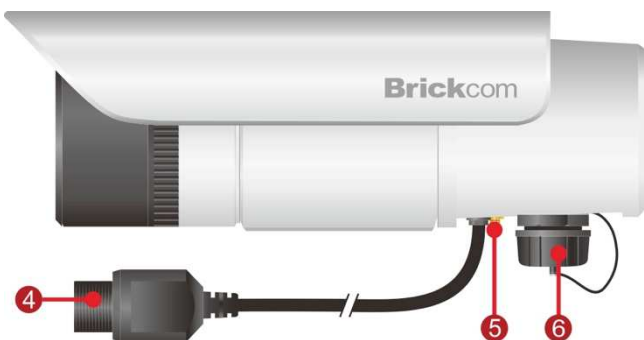

3 Megapixel Day & Night Professional Wireless 3G Outdoor Bullet

GOB-300Np Star

H.264 High Profile • 1080p @ 60fps • Wireless 3G

- Sony STARVIS 3M Outdoor Bullet Camera
- H.264 High Profile Video Compression Technology
- SmartFocus® Upgrade to Focus Rapidly and Remotely
- HDTV Video Quality (Full HD 1080p @ 60fps Streaming)
- i-Mode for Different Environments
- Removable IR-cut Filter / Auto Light Sensor for Day and Night
- IP67 Outdoor Enclosure
- Built-in Fan (-45°C ~ 60°C) and Heater
- Built-in 3G Module and SIM Slot for Wireless Connectivity
- Built-in IR Illuminators up to 25 Meters
- Two-way Audio
- Built-in Micro SD / SDHC / SDXC Memory Card Slot for Local Storage
- P-Iris
- 1 DI/DO for External Alarm and Sensor Device
- TV out Connector Supported

ONVIF

Photo Indication & Dimension Diagram

- 1 IR LED (20pcs)
- 2 Lens
- 3 Light Sensor
- 4 RJ45 Connector 1 (For Ethernet, 802.3at and 802.3af PoE)
- 5 Antenna Connector
- 6 RJ45 Connector 2 (For Audio in/out, RS485, DIDO)