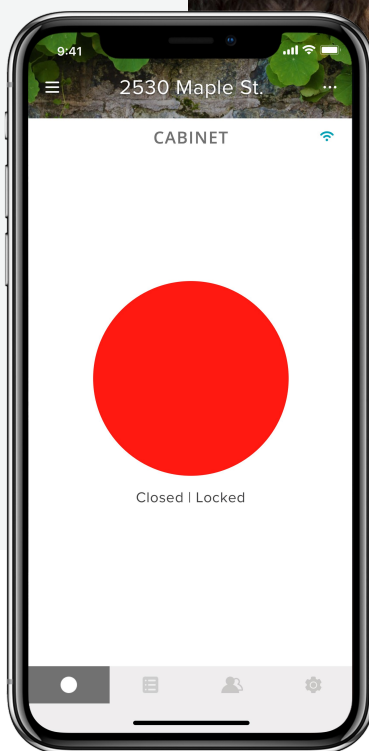

Know it's safe

Set auto-relock to ensure your cabinet is safely relocked.

Accessories:

Smart together:

Works with your favorite
voice assistants*

*Requires Yale Connect Wi-Fi Bridge