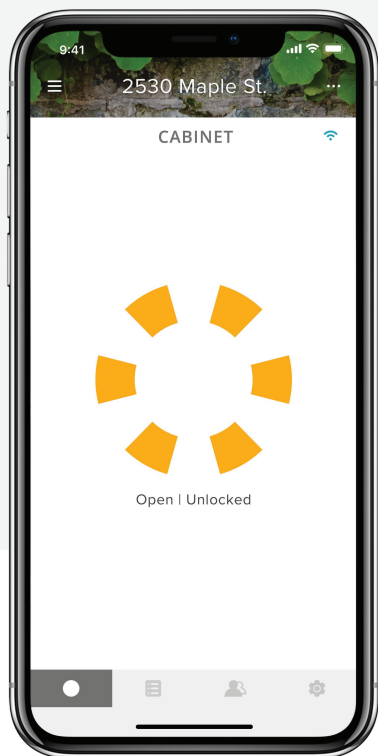

Works with Yale Access

Convenient access

Lock and unlock your cabinet using your app, from anywhere.*