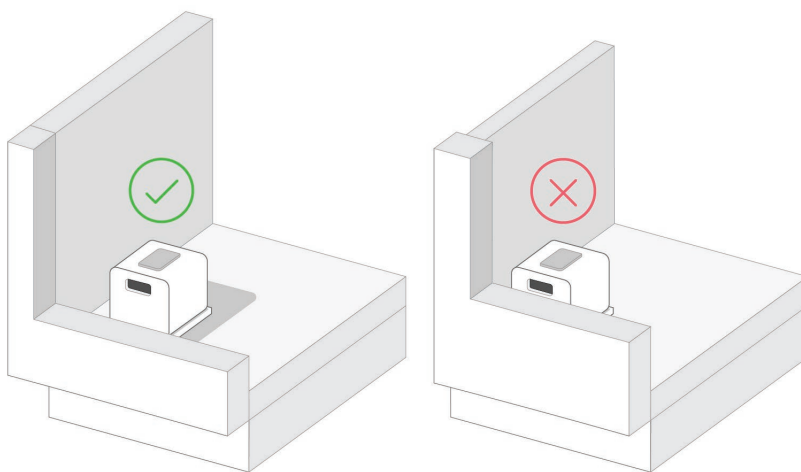

Yale Smart Cabinet Lock Specifications

Requirements	Free Yale Access or August App for iOS or Android smartphone Yale Connect Wi-Fi Bridge requires 2.4GHz Wi-Fi internet network
Product dimensions	Lock body: 47.6mm H x 41.3mm W x 50.8mm D Assembled: 58.4mm H x 40.6mm W x 50.8mm D
Product weight (including battery)	60g
Battery type	Single CR2
Battery life	One year
Warranty	Warranty One year limited warranty for original owner

Cabinet compatibility

For cabinets with a face frame, use the Long Lock Post.
Lip of cabinet cannot exceed 1" H or 1.25" D;
the Long Lock Post requires a cabinet 7" or wider.

For cabinets with double doors, use the included Double Door Plate to secure the unlocked door in place.