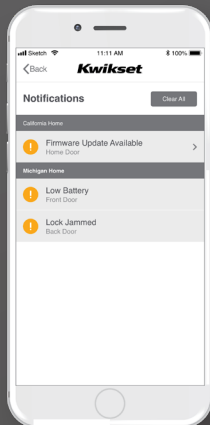

PUSH
NOTIFICATIONS