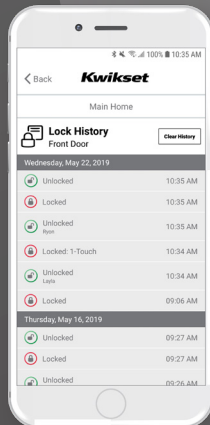

Kwikset

HALO™

WI-FI ENABLED SMART LOCKS

Halo smart locks connect directly to your existing Wi-Fi router and smartphone to create a simple and secure smart home, without a third-party hub, panel or subscription service.

Control your lock from your smartphone

REMOTE
ACCESS

PUSH
NOTIFICATIONS

EVENT
HISTORY

MANAGE
ACCESS CODES

MANAGE MULTIPLE
HOMES

#1 SELLING U.S. LOCK BRAND*

*Source: TraQline US quarterly brand unit share report, Q4 2006 through Q1 2020.

Specifications

Function	Single cylinder deadbolt
Door Prep	2 1/8" diameter bore hole & 1" diameter latch hole
Backset	Adjustable 2 3/8" or 2 3/4"
Door Thickness	1 3/8" - 2" automatic adjustment
Faceplates	1" x 2 1/4" round corner standard
Strikes	Round corner, 4 hole strike, 2 3/4" x 1 1/8"
Latch	Round corner adjustable 2 3/8" x 2 3/4"
Bolt	1" throw, steel deadbolt
Door Handing	Reversible
Cylinder	SmartKey Security™