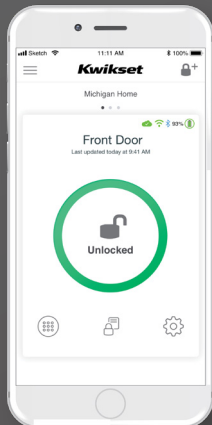

Kwikset

HALO™

WI-FI ENABLED SMART LOCKS

Halo smart locks connect directly to your existing Wi-Fi router and smartphone to create a simple and secure smart home, without a third-party hub, panel or subscription service.

Control your lock from your smartphone

REMOTE
ACCESS

PUSH
NOTIFICATIONS

EVENT
HISTORY

MANAGE
ACCESS CODES

MANAGE MULTIPLE
HOMES

#1 SELLING U.S. LOCK BRAND*

*Source: TraQline US quarterly brand unit share report, Q4 2006 through Q1 2020.

Specifications

Function	Single cylinder deadbolt
Door Prep	2 1/8" diameter bore hole & 1" diameter latch hole
Backset	Adjustable 2 3/8" or 2 3/4"
Door Thickness	1 3/8" - 2" automatic adjustment
Faceplates	1" x 2 1/4" round corner standard
Strikes	Round corner, 4 hole strike, 2 3/4" x 1 1/8"
Latch	Round corner adjustable 2 3/8" x 2 3/4"
Bolt	1" throw, steel deadbolt
Door Handing	Reversible
Cylinder	SmartKey Security™