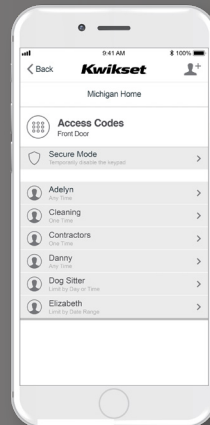

Kwikset

HALO™

WI-FI ENABLED SMART LOCKS

Halo smart locks connect directly to your existing Wi-Fi router and smartphone to create a simple and secure smart home, without a third-party hub, panel or subscription service.

Control your lock from your smartphone

REMOTE
ACCESS

PUSH
NOTIFICATIONS

EVENT
HISTORY

MANAGE
ACCESS CODES

MANAGE MULTIPLE
HOMES

#1 SELLING U.S. LOCK BRAND*

*Source: TraQline US quarterly brand unit share report, Q4 2006 through Q1 2020.

Specifications

Function	Single cylinder deadbolt
Door Prep	2 1/8" diameter bore hole & 1" diameter latch hole
Backset	Adjustable 2 3/8" or 2 3/4"
Door Thickness	1 3/8" - 2" automatic adjustment
Faceplates	1" x 2 1/4" round corner standard
Strikes	Round corner, 4 hole strike, 2 3/4" x 1 1/8"
Latch	Round corner adjustable 2 3/8" x 2 3/4"
Bolt	1" throw, steel deadbolt
Door Handing	Reversible
Cylinder	SmartKey Security™