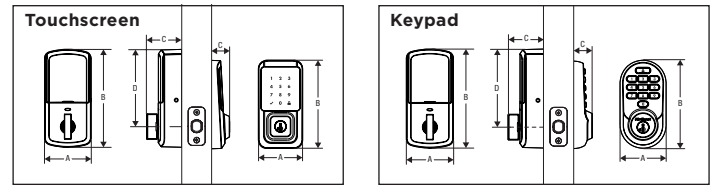

Specifications

Function	Single cylinder deadbolt
Door Prep	2 1/8" diameter bore hole & 1" diameter latch hole
Backset	Adjustable 2 3/8" or 2 3/4"
Door Thickness	1 3/8" - 2" automatic adjustment
Faceplates	1" x 2 1/4" round corner standard
Strikes	Round corner, 4 hole strike, 2 3/4" x 1 1/8"
Latch	Round corner adjustable 2 3/8" x 2 3/4"
Bolt	1" throw, steel deadbolt
Door Handing	Reversible
Cylinder	SmartKey Security™

Dimensions

Touchscreen	A	B	C	D
Interior	2 3/4" (70 mm)	5 13/16" (147 mm)	2 1/8" (53 mm)	4 9/16" (116 mm)
Exterior	2 28/32" (73 mm)	5 5/8" (143 mm)	1 3/16" (30 mm)	---

Keypad	A	B	C	D
Interior	2 3/4" (70 mm)	5 13/16" (147 mm)	2 1/8" (53 mm)	4 9/16" (116 mm)
Exterior	2 28/32" (73 mm)	5 13/32" (137 mm)	1 3/16" (30 mm)	---