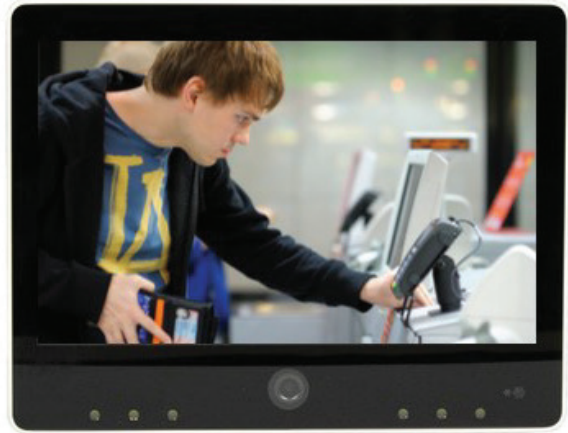

# PUBLIC VIEW MONITOR

10" IP

## FEATURES

- HD Video Provides Exceptional Viewing and Forensic Details
- Attention Grabbing Features Deliver High-Deterrent Value
- Low Voltage for Simple and Cost-Effective Deployments
- UL Listed
- PoE or DC Powered

## SPECIAL FEATURES

- VMS-based Video Recording Via Network
- Text Overlay "Recording In Progress" or "Welcome" Messages
- Flashing or Continuous Blue LED, Front Panel White LEDs (On, Off, Flashing, Motion Activated)
- Video Motion Detection, Audio Alert and/or Front Panel White LEDs After Motion Detection
- Comes with Remote Control
- Firmware Upgrade via SD Card
- Customer Logo and Audio Clips Loadable via SD Card
- Camera Defeat Alarm
- Face Detection Boxes (Neon Green, Front and Side Detection)
- Auto-on

MODEL NUMBER	PVM10-B-2086-W
Display	10" LED Backlight
Resolution	1280 x 800
Aspect Ratio	16:9
Brightness	250 NIT
Contrast Ratio	800:1
Viewing Angle - W x H	170° x 170°
Response Time	30 ms
VESA Pattern	75 x 75
Dimensions - W x H x D (in)	7.44 x 9.64 x 1.38 (in)
Weight	4.0 lbs (1.8 kg)
Construction	White Steel w/ Glass Front
Operating Temperatures	32°F - 104°F (0°C - 40°C)
Image Sensor	1/2.9" Sony IMX323