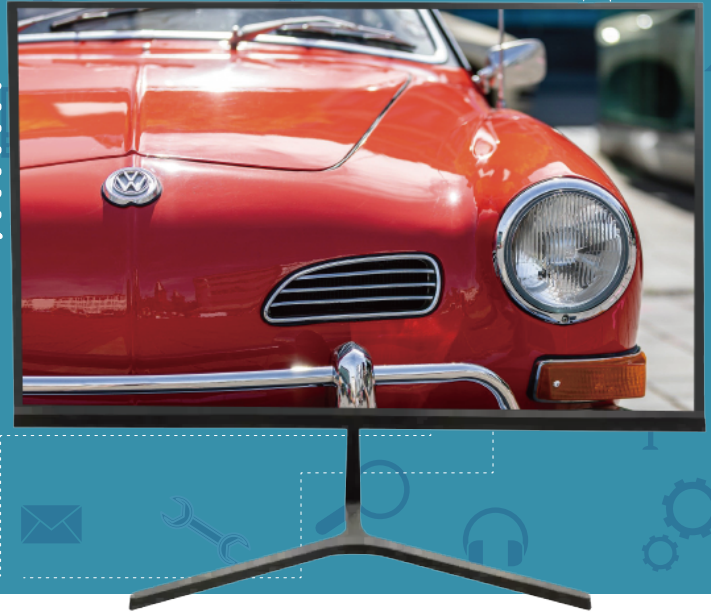

IPS

24/27" LED Monitor Series

The ORION Images LED pc monitor Series. Screen Size 23.8inch/ 27inch IPS Flat Panel. Refresh rate is 75Hz..

RPCS