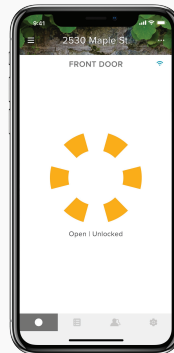

Yale Access Product Model Numbers

Assure Lock® Family

Assure Lock® Keypad

	Lifetime Brass	Satin Nickel	Oil Rubbed Bronze
Standalone*	YRD216-NR-P05	YRD216-NR-619	YRD216-NR-0BP
WiFi and Bluetooth**	YRD216-NR-P05	YRD216-CBA-619	YRD216-CBA-0BP

Assure Lock® Touchscreen

	Lifetime Brass	Satin Nickel	Oil Rubbed Bronze	Black Suede
Standalone*	YRD226-NR-P05	YRD226-NR-619	YRD226-NR-0BP	YRD226-NR-BSP
WiFi and Bluetooth**	YRD226-CBA-P05	YRD226-CBA-619	YRD226-CBA-0BP	YRD226-CBA-BSP

Assure Lock® SL

	Lifetime Brass	Satin Nickel	Oil Rubbed Bronze	Black Suede
Standalone*	YRD256-NR-P05	YRD256-NR-619	YRD256-NR-0BP	YRD256-NR-BSP
WiFi and Bluetooth**	YRD256-CBA-P05	YRD256-CBA-619	YRD256-CBA-0BP	YRD256-CBA-BSP

Assure Lever® Family

Assure Lever® Keypad

	Polished Brass	Satin Nickel	Oil Rubbed Bronze	Black Suede
Standalone*	YRL216-NR-605	YRL216-NR-619	YRL216-NR-0BP	YRL216-NR-BSP
WiFi and Bluetooth**	YRL216-CBA-605	YRL216-CBA-619	YRL216-CBA-0BP	YRL216-CBA-BSP

Assure Lever® Keypad

	Polished Brass	Satin Nickel	Oil Rubbed Bronze	Black Suede
Standalone*	YRL226-NR-605	YRL226-NR-619	YRL226-NR-0BP	YRL226-NR-BSP
WiFi and Bluetooth**	YRL226-CBA-605	YRL226-CBA-619	YRL226-CBA-0BP	YRL226-CBA-BSP

Yale Access Upgrade Kit

for Assure Locks or Levers

Includes:

- Yale Access Module
- Yale Connect Wi-Fi Bridge
- DoorSense®

Part Number

AYR202CBAKIT

* Standalone keypad models do not have the capability of connecting to a smart home or alarm system unless purchased with the Yale Access Upgrade Kit (AYR202-CBA-KIT)

** Yale Access SKUs ship with Yale Connect Wi-Fi Bridge for remote access and DoorSense®

Finishes

Brass

Satin Nickel

Oil Rubbed Bronze

Black Suede

Lifetime Brass available in select products