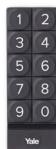

Protect food and other perishable deliveries with the cooler insert, sold separately.

Smart Keypad

Share codes with people you trust or delivery personnel. Available with select models.

Yale Access app

Yale Smart Delivery Box with Wi-Fi, Kent

Specifications

Product dimensions	Height 19" x Width 24.625" x Depth 28"
Product weight	20 lbs
Max package dimensions	Height 16" x Width 22" x Depth 13"
Requirements	Yale Access app Standard North American Outlet 802.11 b/g/n (2.4GHz) Wi-Fi Network
Warranty	3 Years Hardware, 1 Year Electronic
Price	\$279.99 \$329.99 with Yale Smart Keypad