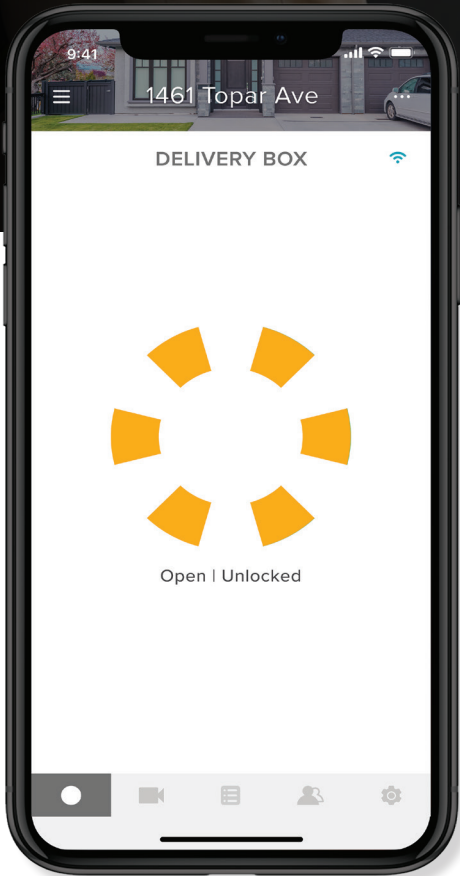

Receive package deliveries from any carrier and real-time notifications when they are made.

Anytime deliveries

Never miss a delivery attempt when you're not home.

Contactless deliveries

Enjoy safe, contactless deliveries of your packages.

Weather resistant

Protect packages from sun, rain, and snow.

Prevent theft

Deter porch pirates by concealing your packages.

Smart together

Accessories

Kingsley Park Cooler Bag

Protect food and other perishable deliveries with the cooler insert, sold separately.

Smart Keypad

Share codes with people you trust or delivery personnel. Available with select models.

Yale Access app