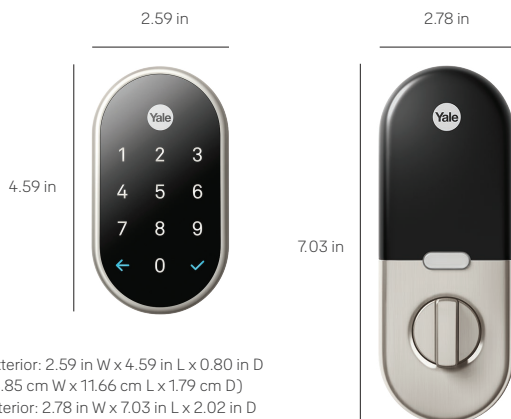

### Lights

LED keypad  
Privacy Mode indicator

### Operating temperature

Outside temperature range:  
-22° to 140°F (-30° to 60°C)  
Battery temperature range:  
14° to 131°F (-10° to 55°C)

**Weight** 2 lb 4.2 oz (1.03 kg)

**Face Bore Hole** 2 1/8"

**Edge Bore** 1"

**Backset** 2 3/8" or 2 3/4"

**Adjustable Latch** 2 3/8" or 2 3/4"

**Door Thickness** 1 3/8" to 2 1/4"

**Strike** 1 1/8" x 2 3/4"

## Dimensions

Exterior: 2.59 in W x 4.59 in L x 0.80 in D  
(6.85 cm W x 11.66 cm L x 1.79 cm D)  
Interior: 2.78 in W x 7.03 in L x 2.02 in D  
(7.05 cm W x 17.88 cm L x 5.12 cm D)

	Satin Nickel	Oil Rubbed Bronze	Black Suede
<b>Nest x Yale Lock</b> Weave	YRD540-WV-619	YRD540-WV-OBP	YRD540-WV-BSP
<b>Nest x Yale Lock</b> Weave; Bundled with Nest Connect	RB-YRD540-WV-619	RB-YRD540-WV-OBP	RB-YRD540-WV-BSP