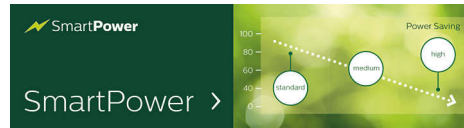

SmartPower

The backlight intensity can be controlled and pre-set by the system to reduce the power consumption by up to 50%, which saves substantially on energy costs.

Place in landscape

Place in landscape or portrait orientation