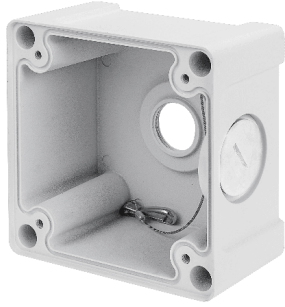

ACCESSORIES

Outdoor Junction Box
OE-CA00JB-02