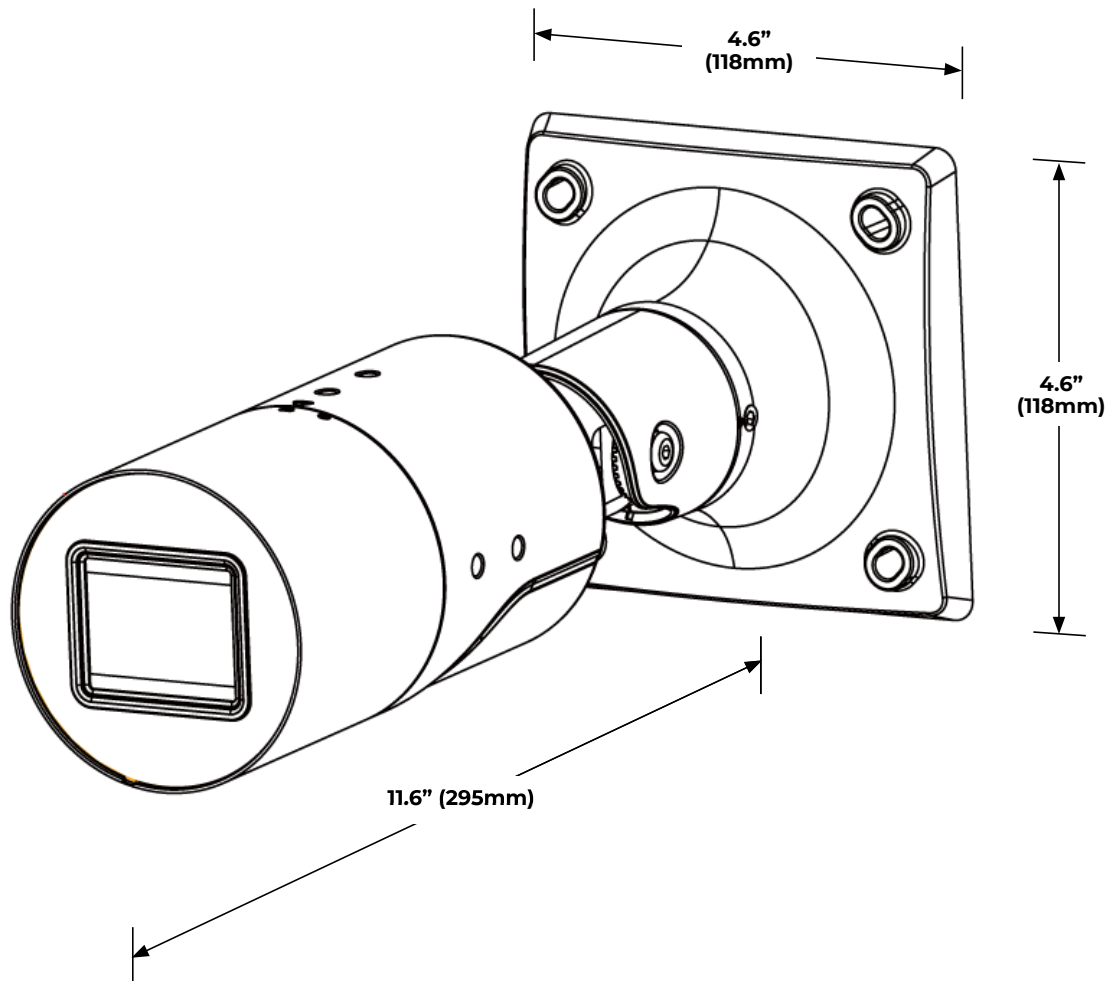

*internal heater will be disabled

GENERAL

CPU	Ambarella CV22S66
Analytics	Smart Motion, Person / Vehicle, Intrusion / Loitering, Line Cross Detection
Ingress Protection	IP67
Impact Rating	IK10
Operating Environment	IR Off: -22°~140°F (-30° ~ 60°C) IR On: -40°~122°F (-40° ~ 50°C)
Humidity	90% R.H.
Dimensions	Ø 4.6" x 4.6" x 11.6" (118 x 118 x 295mm)
Weight	3lbs (1.4kg)
Pan / Tilt / Rotate	Pan: 350° Tilt: 90° Rotate: 180°
Country of Origin	Taiwan
NDAA Compliant	Yes

CAMERA SPECIFICATIONS (CONTINUED)

POWER

Max Power Consumption (IR On)

12vDC: 29.5W | PoE+ 802.3at: 25W

CERTIFICATIONS

Certifications

UL / CE / UKCA / FCC Part 15, Subpart B, Class A

DIMENSIONS